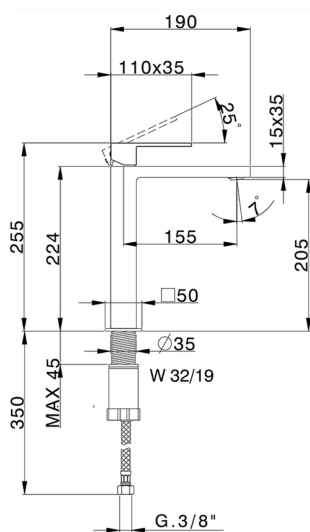

## Single lever tall washbasin mixer NUOVA EGO\_NE003544

MODEL **NE003544**

Single lever tall washbasin mixer, without automatic pop-up waste, G.3/8" stainless steel flexible hoses

### CHARACTERISTICS

Cartridge Spare Parts **ZZ96550000**

**25 mm Cartridge**

## Single lever tall washbasin mixer NUOVA EGO\_NE003544

NE003544

<https://en.huberitalia.com/single-lever-tall-washbasin-mixer-nuova-ego-ne003544>

2026-06-26