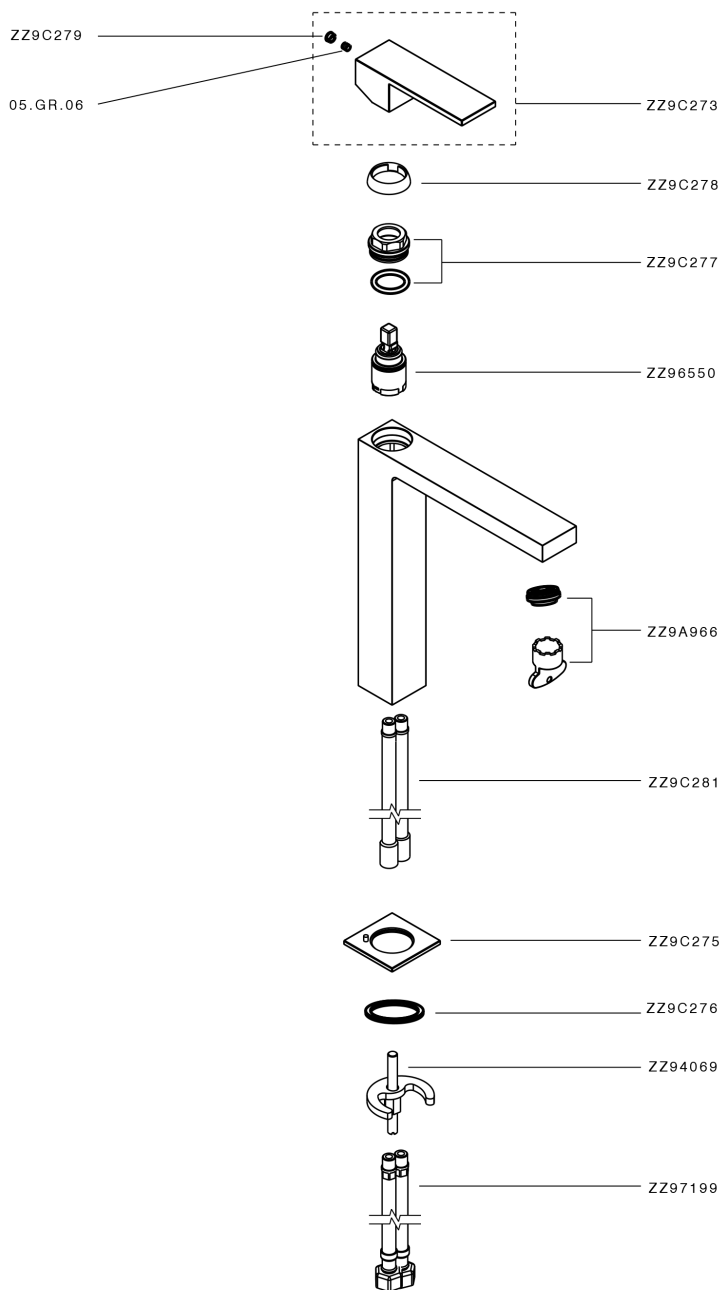

## Single lever tall washbasin mixer NUOVA EGO\_NE003544

MODEL **NE003544**

Single lever tall washbasin mixer, without automatic pop-up waste, G.3/8" stainless steel flexible hoses

### CHARACTERISTICS

Cartridge Spare Parts **ZZ96550000**

**25 mm Cartridge**

## Single lever tall washbasin mixer NUOVA EGO\_NE003544

NE003544

<https://en.huberitalia.com/single-lever-tall-washbasin-mixer-nuova-ego-ne003544>

2026-06-26