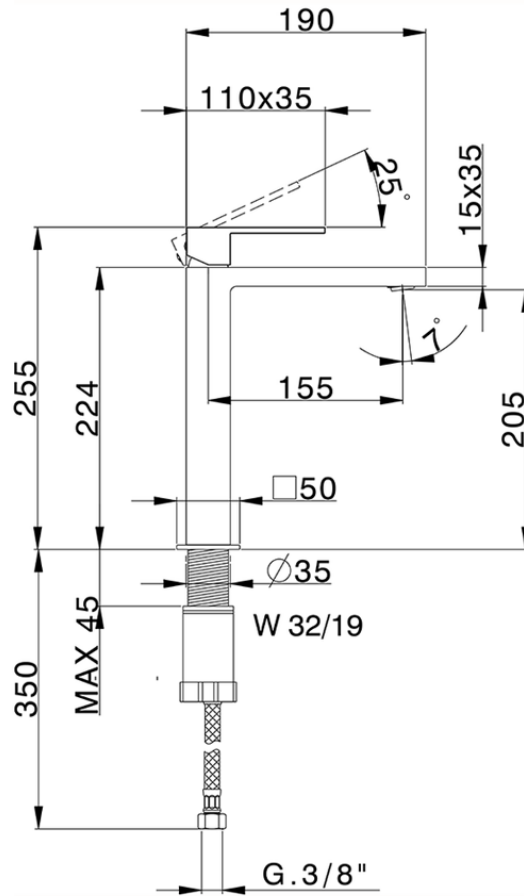

Single lever tall washbasin mixer NUOVA EGO\_NE003544

NE003544

<https://en.huberitalia.com/single-lever-tall-washbasin-mixer-nuova-ego-ne003544>

2026-05-02