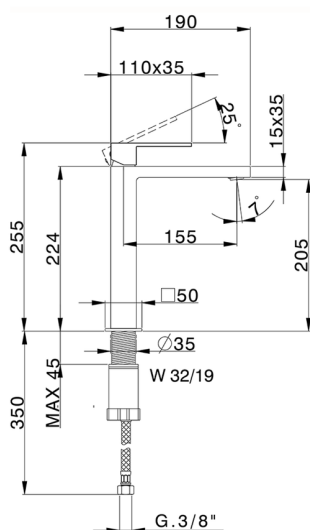

Single lever tall washbasin mixer NUOVA EGO_NE003544

MODEL **NE003544**

Single lever tall washbasin mixer, without automatic pop-up waste, G.3/8" stainless steel flexible hoses

AVAILABLE FINISHINGS

-  **21** 21 Chrome
-  **2F** 2F Brushed Nickel
-  **40** 40 Matt Black
-  **4Q** 4Q Matt White

CHARACTERISTICS

Cartridge Spare Parts **ZZ96550000**

25 mm Cartridge

Single lever tall washbasin mixer NUOVA EGO_NE003544

NE003544

<https://en.huberitalia.com/single-lever-tall-washbasin-mixer-nuova-ego-ne003544>