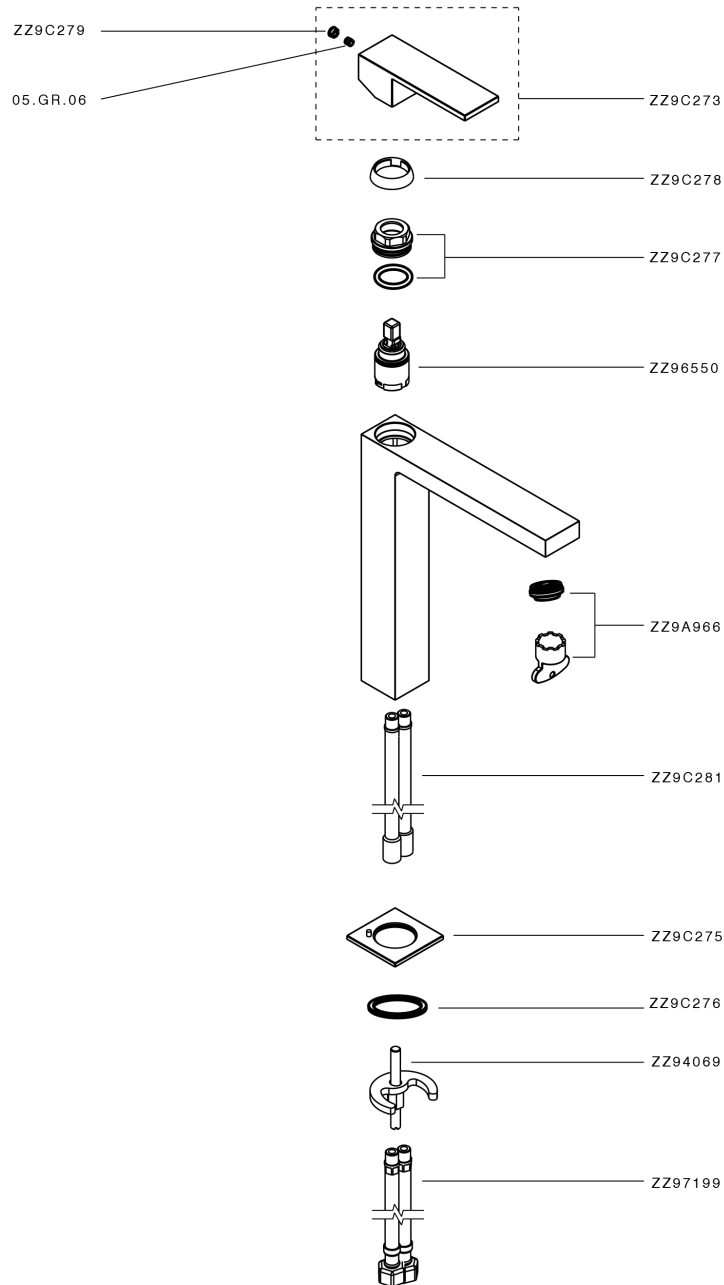

Single lever tall washbasin mixer NUOVA EGO_NE003544

MODEL **NE003544**

Single lever tall washbasin mixer, without automatic pop-up waste, G.3/8" stainless steel flexible hoses

AVAILABLE FINISHINGS

-  **21** 21 Chrome
-  **2F** 2F Brushed Nickel
-  **40** 40 Matt Black
-  **4Q** 4Q Matt White

CHARACTERISTICS

Cartridge Spare Parts **ZZ96550000**

25 mm Cartridge

Single lever tall washbasin mixer NUOVA EGO_NE003544

NE003544

<https://en.huberitalia.com/single-lever-tall-washbasin-mixer-nuova-ego-ne003544>