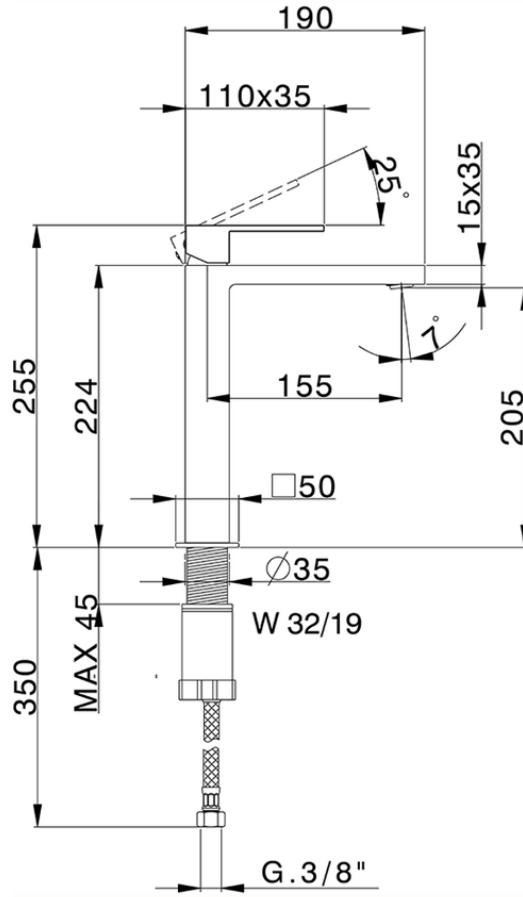

Single lever tall washbasin mixer NUOVA EGO_NE003544

NE003544

<https://en.huberitalia.com/single-lever-tall-washbasin-mixer-nuova-ego-ne003544>

2026-04-06