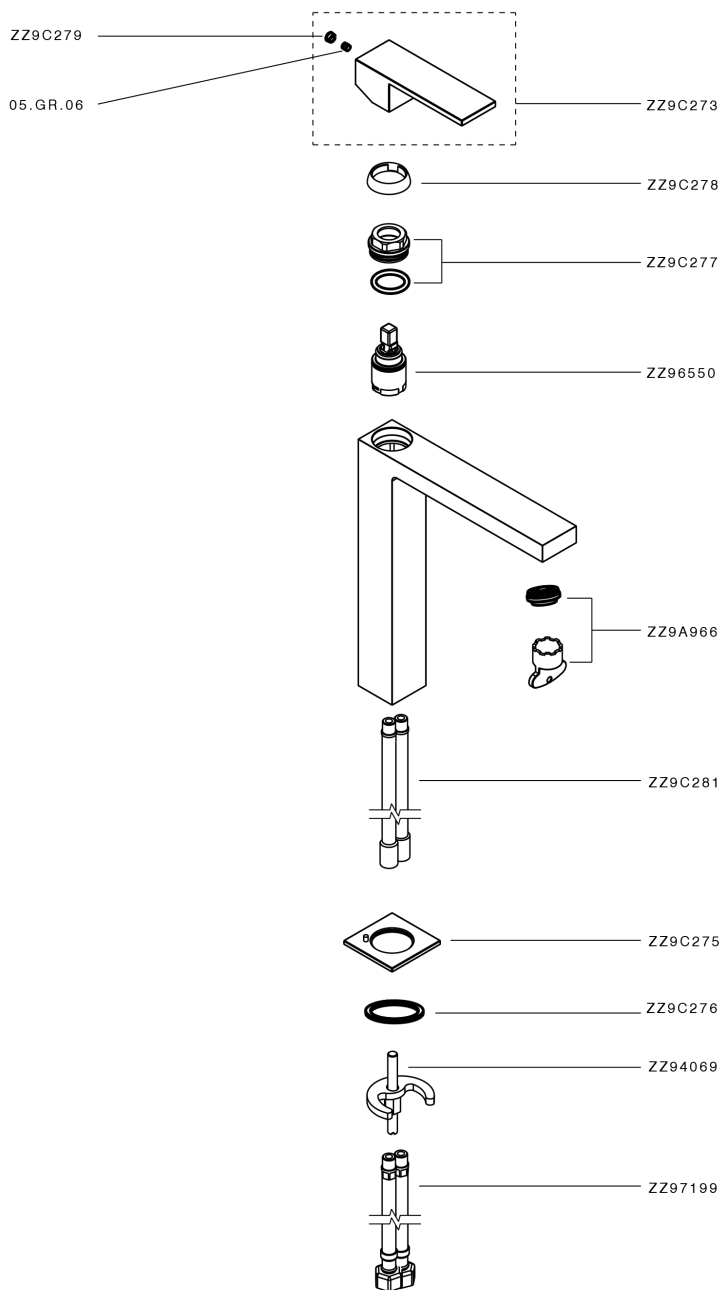

## Single lever tall washbasin mixer NUOVA EGO\_NE003544

NE003544

<https://en.huberitalia.com/single-lever-tall-washbasin-mixer-nuova-ego-ne003544>

2026-06-06