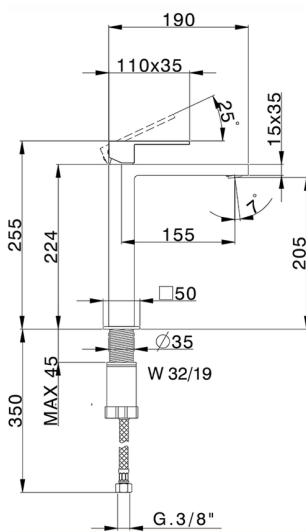

Single lever tall washbasin mixer NUOVA EGO_NE003544

MODEL **NE003544**

Single lever tall washbasin mixer, without automatic pop-up waste, G.3/8" stainless steel flexible hoses

AVAILABLE FINISHINGS

-  **21** 21 Chrome
-  **2F** 2F Brushed Nickel
-  **40** 40 Matt Black
-  **4Q** 4Q Matt White

CHARACTERISTICS

Cartridge Spare Parts **ZZ96550000**

25 mm Cartridge

Single lever tall washbasin mixer NUOVA EGO_NE003544

NE003544

<https://en.huberitalia.com/single-lever-tall-washbasin-mixer-nuova-ego-ne003544>