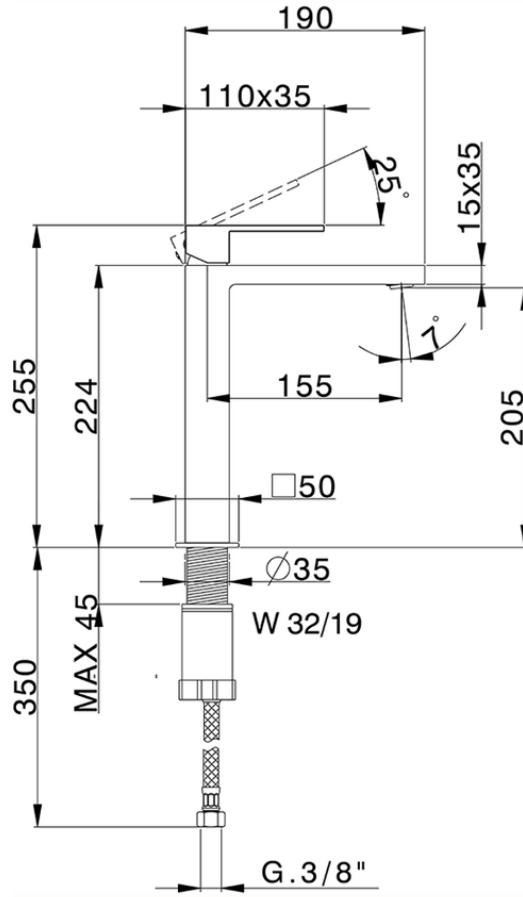

Single lever tall washbasin mixer NUOVA EGO_NE003544

NE003544

<https://en.huberitalia.com/single-lever-tall-washbasin-mixer-nuova-ego-ne003544>

2026-06-06