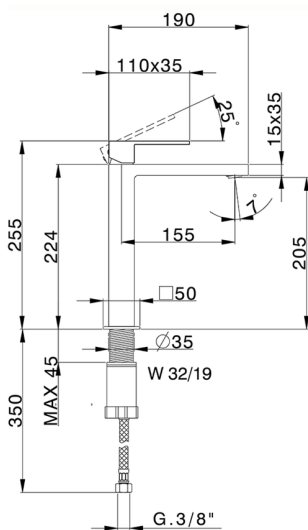

## Single lever tall washbasin mixer NUOVA EGO\_NE003544

MODEL **NE003544**

Single lever tall washbasin mixer, without automatic pop-up waste, G.3/8" stainless steel flexible hoses

### CHARACTERISTICS

Cartridge Spare Parts **ZZ96550000**

**25 mm Cartridge**

## Single lever tall washbasin mixer NUOVA EGO\_NE003544

NE003544

<https://en.huberitalia.com/single-lever-tall-washbasin-mixer-nuova-ego-ne003544>

2026-06-27