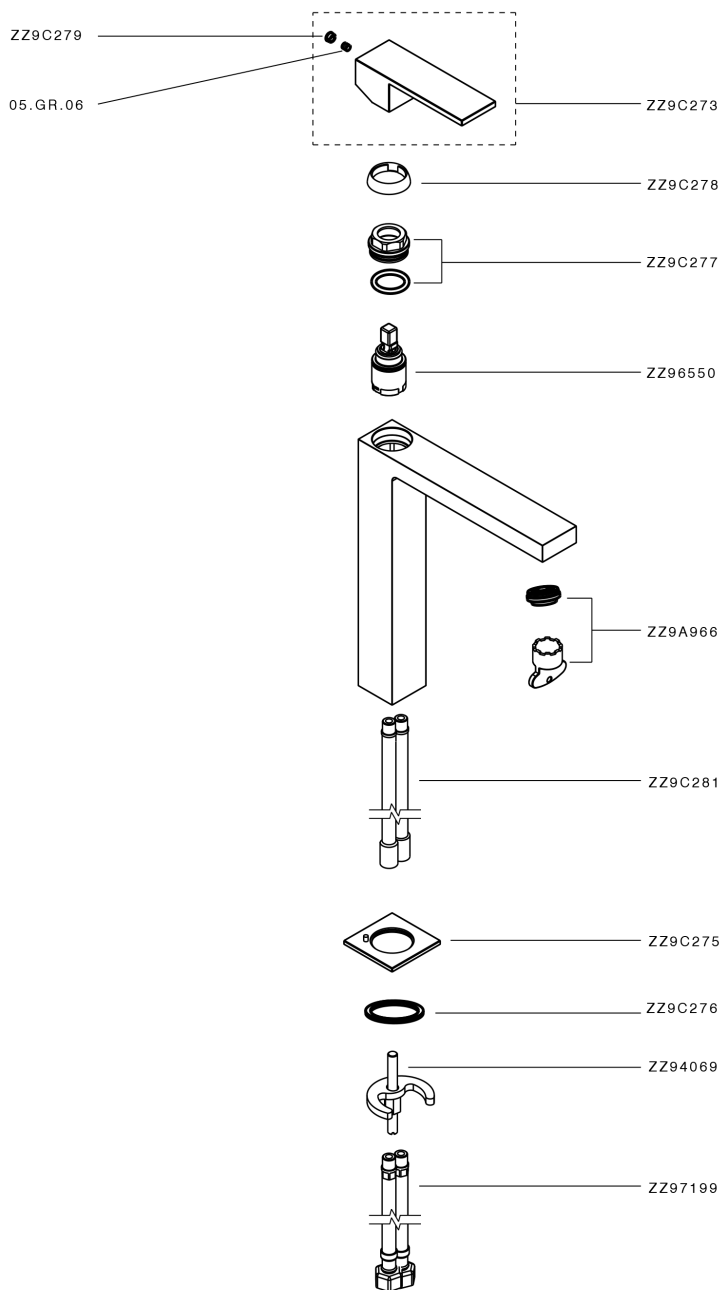

## Single lever tall washbasin mixer NUOVA EGO\_NE003544

MODEL **NE003544**

Single lever tall washbasin mixer, without automatic pop-up waste, G.3/8" stainless steel flexible hoses

### CHARACTERISTICS

Cartridge Spare Parts **ZZ96550000**

**25 mm Cartridge**

## Single lever tall washbasin mixer NUOVA EGO\_NE003544

NE003544

<https://en.huberitalia.com/single-lever-tall-washbasin-mixer-nuova-ego-ne003544>

2026-06-27