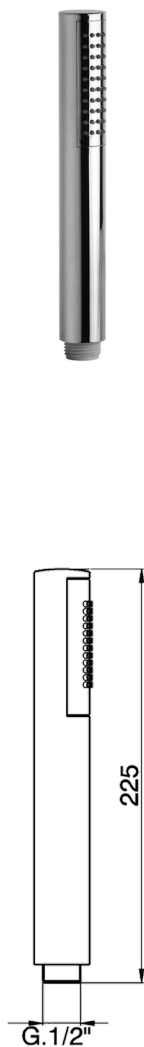

Minimal handshower SHOWER_SS014230

MODEL **SS014230**

Minimal handshower, 26 mm ABS one spray

AVAILABLE FINISHINGS

-  **21** 21 Chrome
-  **2B** 2B Polished Nickel
-  **2F** 2F Brushed Nickel
-  **40** 40 Matt Black
-  **4Q** 4Q Matt White
-  **2W** 2W Brushed Gold

CHARACTERISTICS

2026-04-08