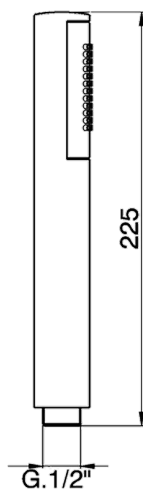

Minimal handshower SHOWER_SS014230

MODEL **SS014230**

Minimal handshower, 26 mm ABS one spray

AVAILABLE FINISHINGS

-  **21** 21 Chrome
-  **2B** 2B Polished Nickel
-  **2F** 2F Brushed Nickel
-  **40** 40 Matt Black
-  **4Q** 4Q Matt White
-  **2W** 2W Brushed Gold