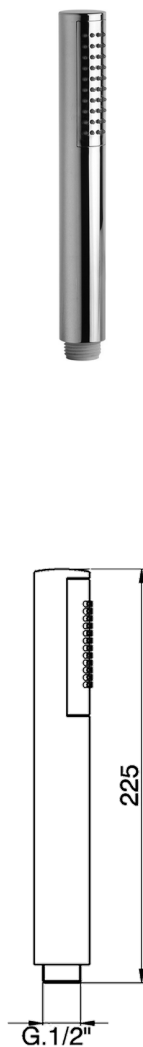

Minimal handshower SHOWER_SS014230

MODEL **SS014230**

Minimal handshower, 26 mm ABS one spray

AVAILABLE FINISHINGS

-  **21** 21 Chrome
-  **2B** 2B Polished Nickel
-  **2F** 2F Brushed Nickel
-  **40** 40 Matt Black
-  **4Q** 4Q Matt White
-  **2W** 2W Brushed Gold

CHARACTERISTICS

2026-04-09