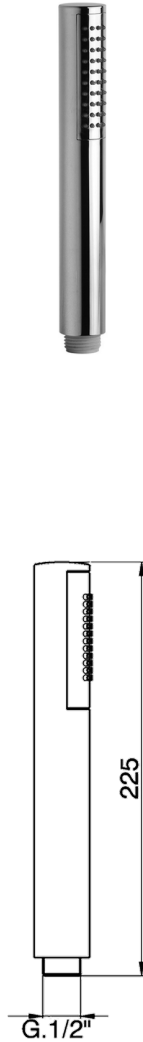

Minimal handshower SHOWER_SS014230

MODEL **SS014230**

Minimal handshower, 26 mm ABS one spray

AVAILABLE FINISHINGS

-  **21** 21 Chrome
-  **2B** 2B Polished Nickel
-  **2F** 2F Brushed Nickel
-  **40** 40 Matt Black
-  **4Q** 4Q Matt White
-  **2W** 2W Brushed Gold

CHARACTERISTICS

2026-04-06