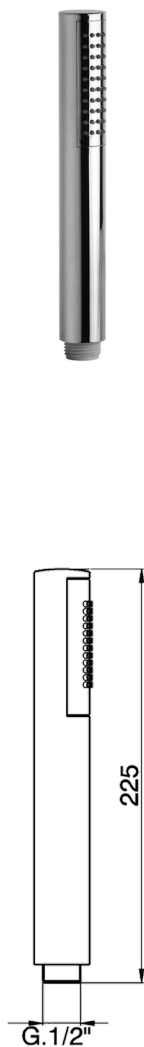

Minimal handshower SHOWER_SS014230

MODEL **SS014230**

Minimal handshower, 26 mm ABS one spray

AVAILABLE FINISHINGS

-  **21** 21 Chrome
-  **2B** 2B Polished Nickel
-  **2F** 2F Brushed Nickel
-  **40** 40 Matt Black
-  **4Q** 4Q Matt White
-  **2W** 2W Brushed Gold

CHARACTERISTICS

2026-04-29