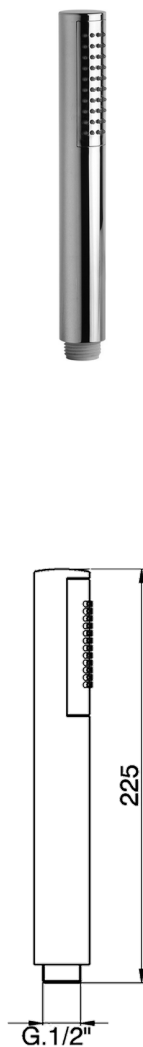

Minimal handshower SHOWER_SS014230

MODEL **SS014230**

Minimal handshower, 26 mm ABS one spray

AVAILABLE FINISHINGS

-  **21** 21 Chrome
-  **2B** 2B Polished Nickel
-  **2F** 2F Brushed Nickel
-  **40** 40 Matt Black
-  **4Q** 4Q Matt White
-  **2W** 2W Brushed Gold

CHARACTERISTICS

2026-06-30