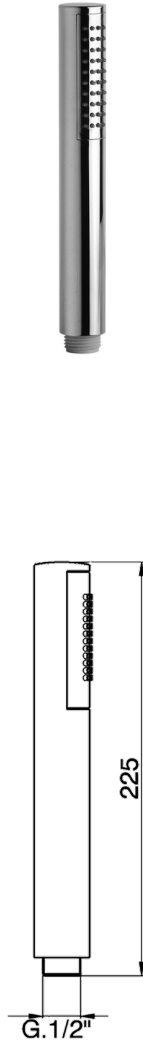

Minimal handshower SHOWER_SS014230

MODEL **SS014230**

Minimal handshower, 26 mm ABS one spray

AVAILABLE FINISHINGS

-  **21** 21 Chrome
-  **2B** 2B Polished Nickel
-  **2F** 2F Brushed Nickel
-  **40** 40 Matt Black
-  **4Q** 4Q Matt White
-  **2W** 2W Brushed Gold

CHARACTERISTICS

2026-06-08