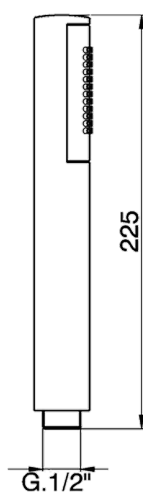

Minimal handshower SHOWER_SS014230

MODEL **SS014230**

Minimal handshower, 26 mm ABS one spray

AVAILABLE FINISHINGS

- **21** 21 Chrome
- **2B** 2B Polished Nickel
- **2F** 2F Brushed Nickel
- **40** 40 Matt Black
- **4Q** 4Q Matt White
- **2W** 2W Brushed Gold

CHARACTERISTICS

2026-04-28