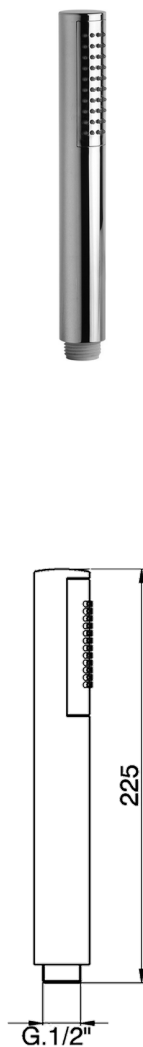

## Minimal handshower SHOWER\_SS014230

MODEL **SS014230**

Minimal handshower, 26 mm ABS one spray

### AVAILABLE FINISHINGS

-  **21** 21 Chrome
-  **2B** 2B Polished Nickel
-  **2F** 2F Brushed Nickel
-  **40** 40 Matt Black
-  **4Q** 4Q Matt White
-  **2W** 2W Brushed Gold

### CHARACTERISTICS

2026-04-06