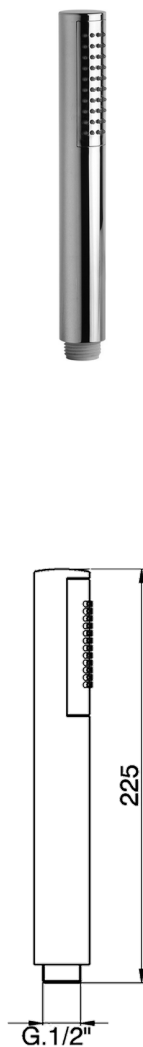

## Minimal handshower SHOWER\_SS014230

MODEL **SS014230**

Minimal handshower, 26 mm ABS one spray

### AVAILABLE FINISHINGS

-  **21** 21 Chrome
-  **2B** 2B Polished Nickel
-  **2F** 2F Brushed Nickel
-  **40** 40 Matt Black
-  **4Q** 4Q Matt White
-  **2W** 2W Brushed Gold

### CHARACTERISTICS

2026-05-19