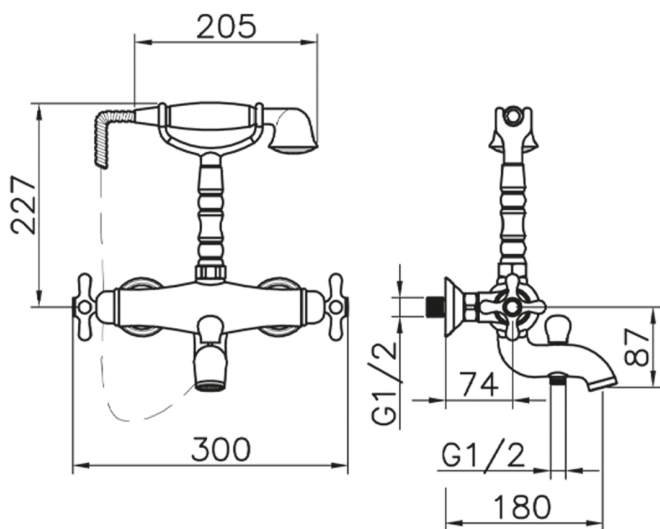

Thermostatic bath mixer CROISSETTE_VTT33010

MODEL **CST33010**

Thermostatic bath mixer, handshower bracket, classic
D.53 mm Brass one spray handshower, Brass 150
cm. flexible hose

AVAILABLE FINISHINGS

2W 2W Brushed Gold

CHARACTERISTICS

Cartridge Spare Parts **24.04A.PP**

8x20 Plus P Thermostatic Valve

Thermostatic

The Huber thermostatic is your personal water manager, helping you to handle, control and save water and energy.

Thermostatic bath mixer CROISSETTE_VTT33010

CST33010

<https://en.huberitalia.com/thermostatic-bath-mixer-croisette-vtt33010>

2026-04-05