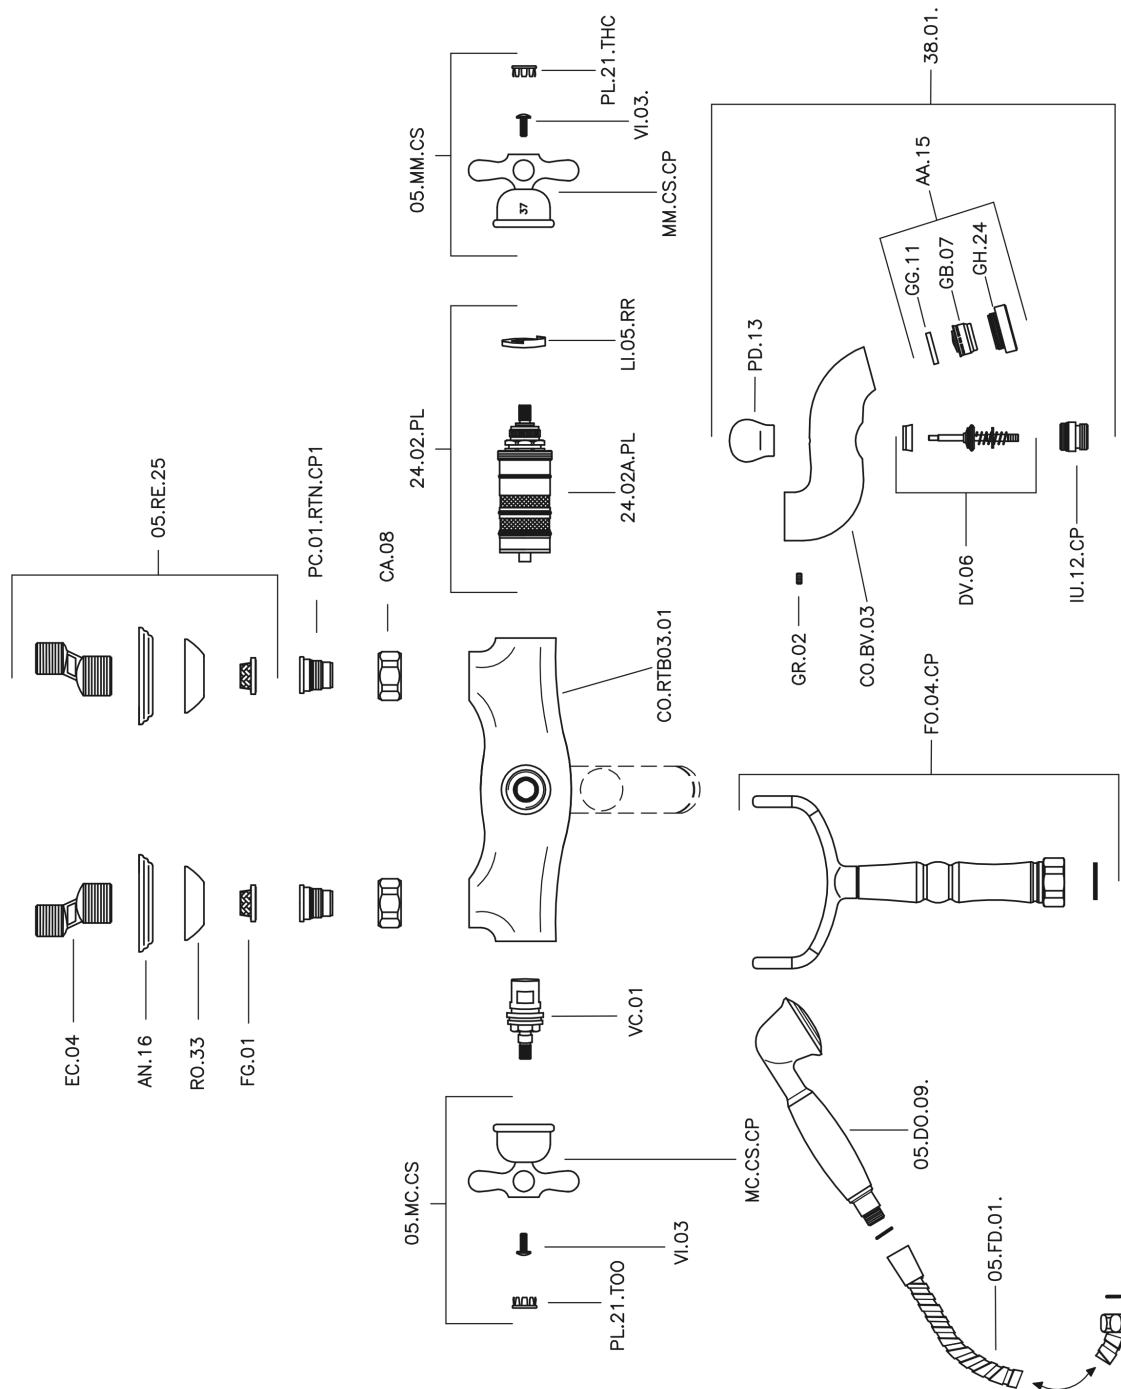

Thermostatic bath mixer CROISSETTE_VTT33010

MODEL **CST33010**

Thermostatic bath mixer, handshower bracket, classic
D.53 mm Brass one spray handshower, Brass 150
cm. flexible hose

AVAILABLE FINISHINGS

2W 2W Brushed Gold

CHARACTERISTICS

Cartridge Spare Parts **24.04A.PP**

8x20 Plus P Thermostatic Valve

Thermostatic

The Huber thermostatic is your personal water manager, helping you to handle, control and save water and energy.

Thermostatic bath mixer CROISSETTE_VTT33010

CST33010

<https://en.huberitalia.com/thermostatic-bath-mixer-croisette-vtt33010>

2026-05-15