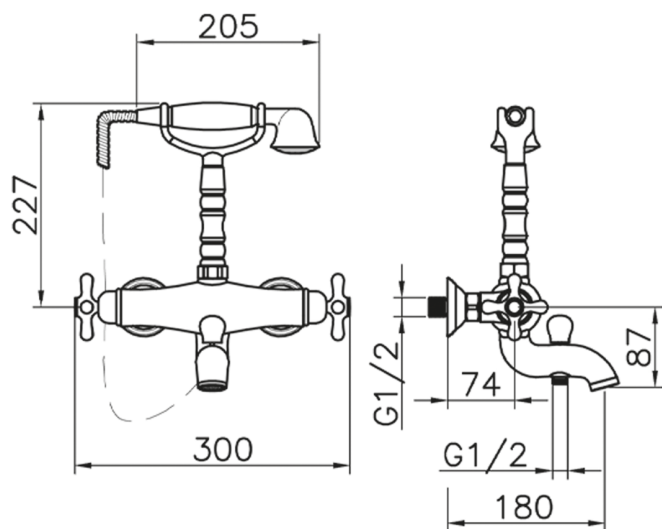

Thermostatic bath mixer CROISSETTE_VTT33010

MODEL **CST33010**

Thermostatic bath mixer, handshower bracket, classic
D.53 mm Brass one spray handshower, Brass 150
cm. flexible hose

AVAILABLE FINISHINGS

2W 2W Brushed Gold

CHARACTERISTICS

Cartridge Spare Parts **24.04A.PP**

8x20 Plus P Thermostatic Valve

Thermostatic

The Huber thermostatic is your personal water manager, helping you to handle, control and save water and energy.

Thermostatic bath mixer CROISSETTE_VTT33010

CST33010

<https://en.huberitalia.com/thermostatic-bath-mixer-croisette-vtt33010>

2026-05-15