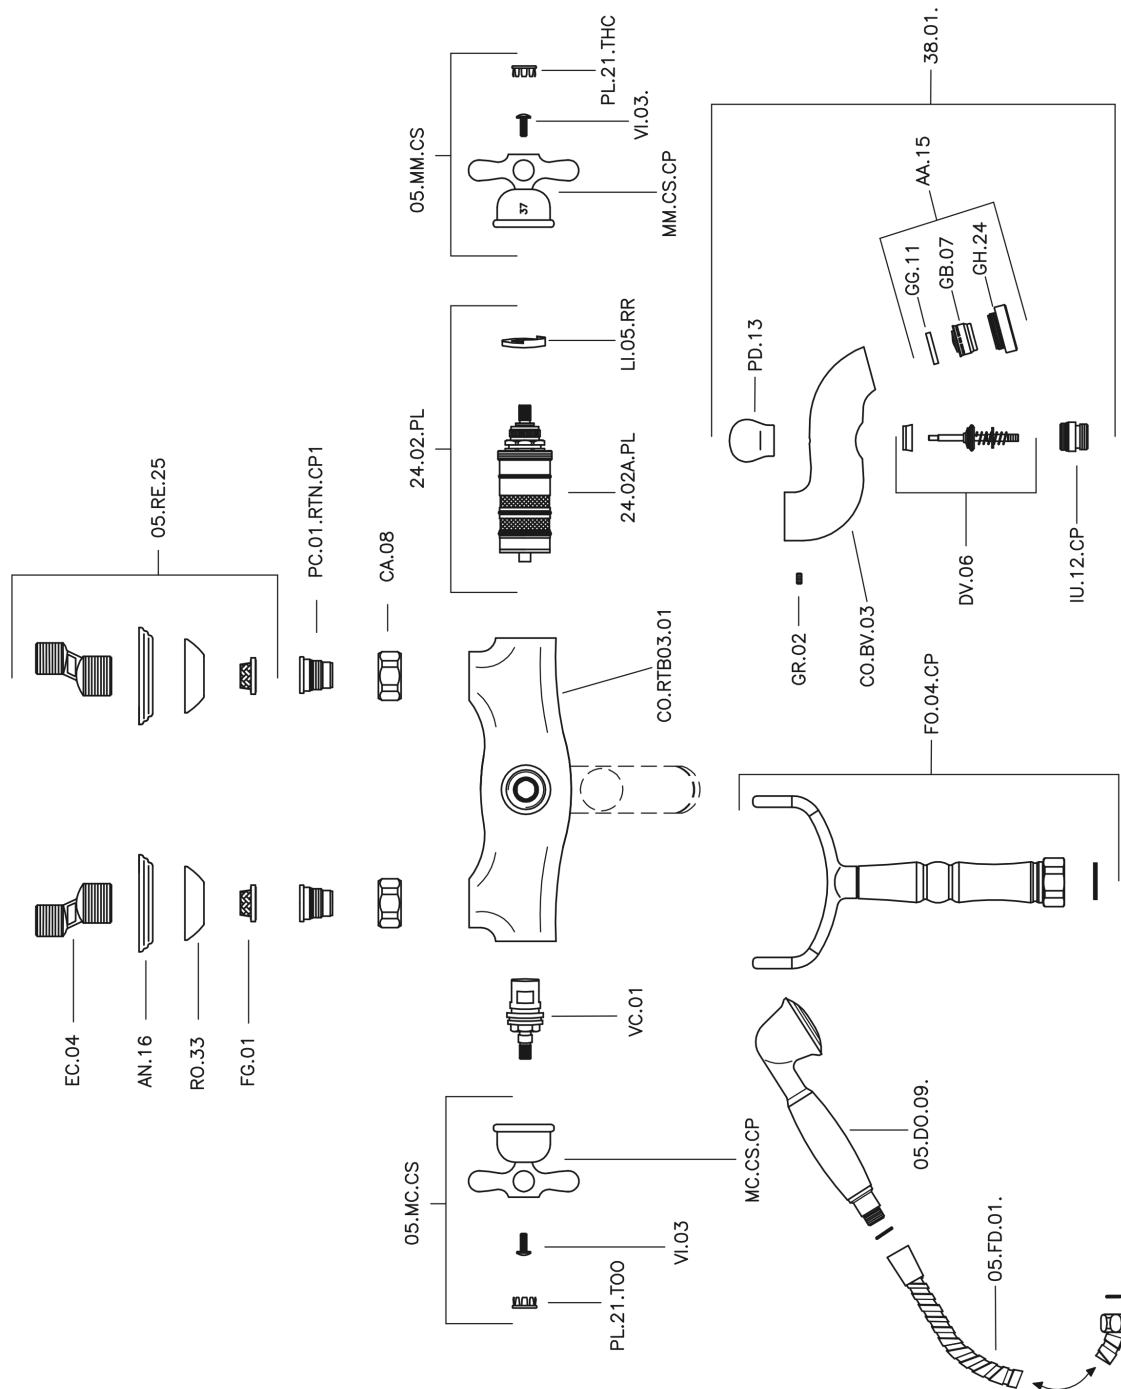

Thermostatic bath mixer CROISSETTE_VTT33010

MODEL **CST33010**

Thermostatic bath mixer, handshower bracket, classic
D.53 mm Brass one spray handshower, Brass 150
cm. flexible hose

AVAILABLE FINISHINGS

2W 2W Brushed Gold

CHARACTERISTICS

Cartridge Spare Parts **24.04A.PP**

8x20 Plus P Thermostatic Valve

Thermostatic

The Huber thermostatic is your personal water manager, helping you to handle, control and save water and energy.

Thermostatic bath mixer CROISSETTE_VTT33010

CST33010

<https://en.huberitalia.com/thermostatic-bath-mixer-croisette-vtt33010>

2026-04-05