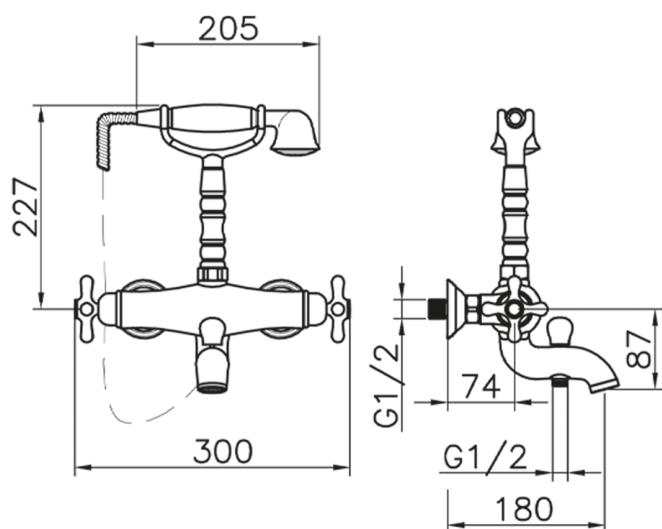

## Thermostatic bath mixer CROISSETTE\_VTT33010

MODEL **CST33010**

Thermostatic bath mixer, handshower bracket, classic  
D.53 mm Brass one spray handshower, Brass 150  
cm. flexible hose

AVAILABLE FINISHINGS

**2W** 2W Brushed Gold

CHARACTERISTICS

Cartridge Spare Parts **24.04A.PP**

**8x20 Plus P Thermostatic Valve**