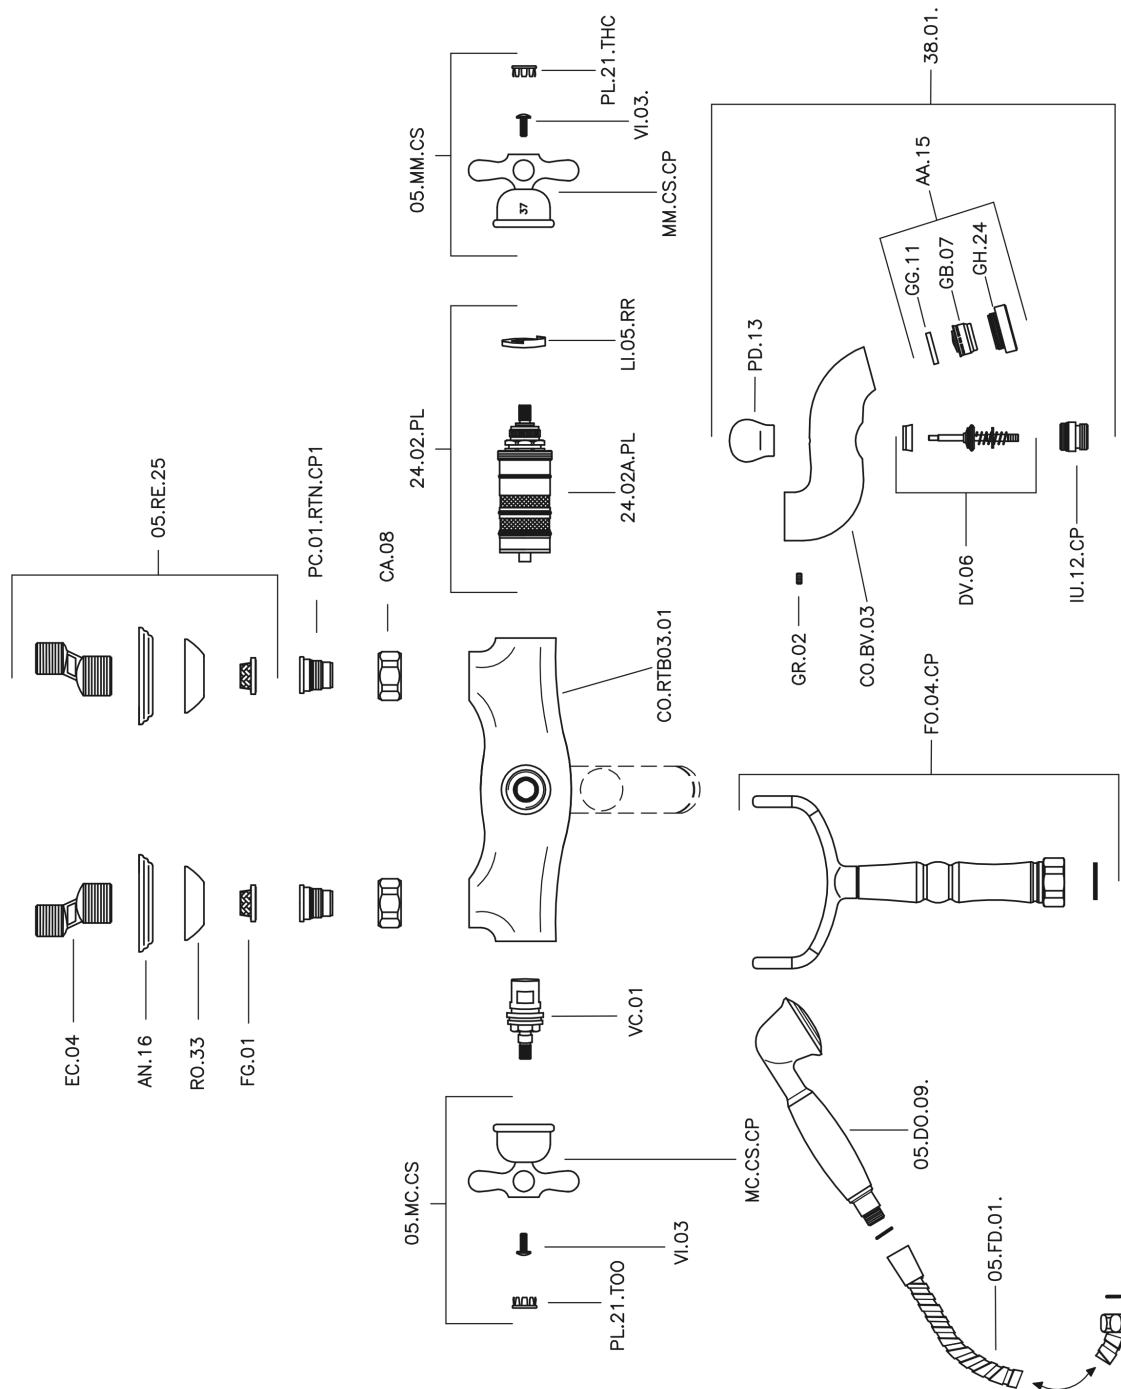

## Thermostatic bath mixer CROISSETTE\_VTT33010

MODEL **CST33010**

Thermostatic bath mixer, handshower bracket, classic  
D.53 mm Brass one spray handshower, Brass 150  
cm. flexible hose

AVAILABLE FINISHINGS

**2W** 2W Brushed Gold

CHARACTERISTICS

Cartridge Spare Parts **24.04A.PP**

**8x20 Plus P Thermostatic Valve**

### Thermostatic

The Huber thermostatic is your personal water manager, helping you to handle, control and save water and energy.