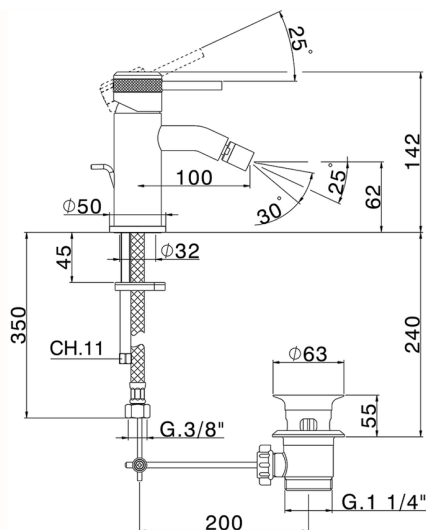

Single lever bidet mixer CHRONOS_CR001550

MODEL **CR001550**

Single lever bidet mixer, with 1"1/4 automatic pop-up waste, G.3/8" stainless steel flexible hoses

AVAILABLE FINISHINGS

-  **21** 21 Chrome
-  **2F** 2F Brushed Nickel
-  **2Q** 2Q Black Titanium

CHARACTERISTICS

Cartridge Spare Parts **ZZ99672000**

35 mm Cartridge

EcoStop

EcoStop feature limits water flow to approximately 50% of maximum output with one point of resistance on setting. Push slightly past the middle stop only when full water output is required. This will save water up to 50%.