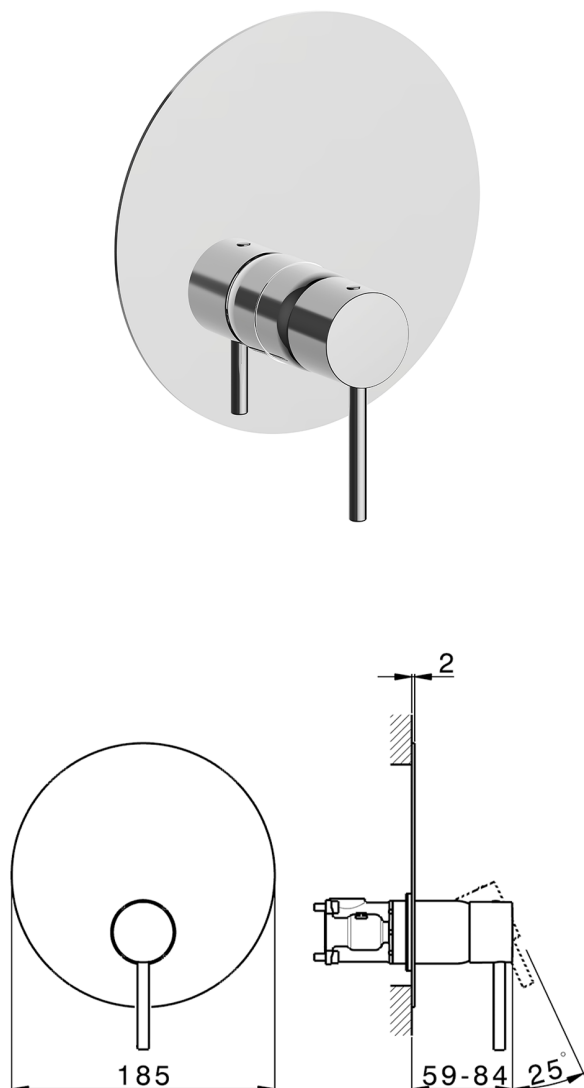

Exposed part for Single Lever One Box Valve ONE BOX_K20BM010

MODEL **K20BM010**

Exposed part for Single Lever One Box Valve, 1 Outlet, Minimum depth of installation: 67 mm, without concealed part, for items ZB00B030-ZB00B031

AVAILABLE FINISHINGS

-  **21** 21 Chrome
-  **26** 26 Old Copper
-  **2F** 2F Brushed Nickel
-  **2W** 2W Brushed Gold
-  **40** 40 Matt Black
-  **4Q** 4Q Matt White

CHARACTERISTICS

Cartridge Spare Parts **ZZ97179000**

35 mm Cartridge

Installation **Concealed**

Required concealed parts **ZB00B031**

ZB00B030

One Box Universal Concealed Part ONE BOX_ZB00B031

MODEL **ZB00B031**

One Box Universal Concealed Part, for 1 or 2 or 3 outlet thermostatic or single lever, without trim kit, with noise reducers, with sealing gasket