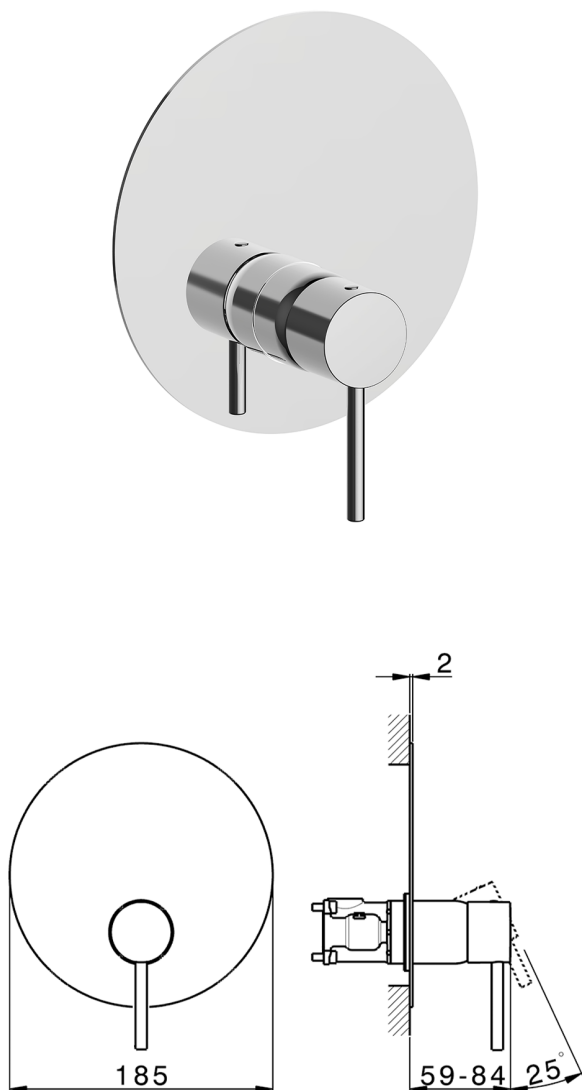

Exposed part for Single Lever One Box Valve ONE BOX_K20BM010

MODEL **K20BM010**

Exposed part for Single Lever One Box Valve, 1 Outlet, Minimum depth of installation: 67 mm, without concealed part, for items ZB00B030-ZB00B031

AVAILABLE FINISHINGS

-  **21** 21 Chrome
-  **26** 26 Old Copper
-  **2F** 2F Brushed Nickel
-  **2W** 2W Brushed Gold
-  **40** 40 Matt Black
-  **4Q** 4Q Matt White

CHARACTERISTICS

Cartridge Spare Parts **ZZ97179000**

35 mm Cartridge

Installation **Concealed**

Required concealed parts **ZB00B031**

ZB00B030

One Box Universal Concealed Part ONE BOX_ZB00B031

MODEL **ZB00B031**

One Box Universal Concealed Part, for 1 or 2 or 3 outlet thermostatic or single lever, without trim kit, with noise reducers, with sealing gasket