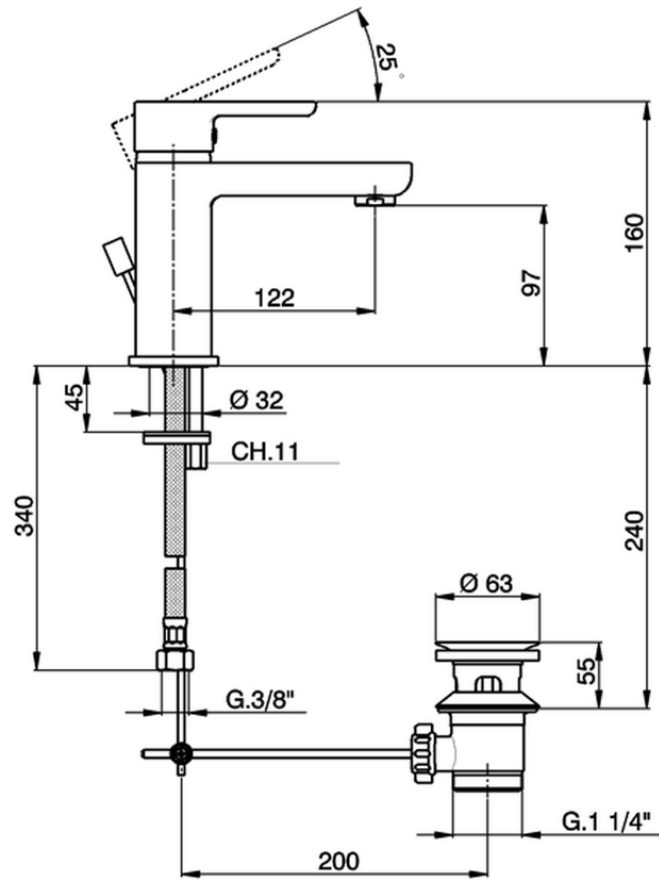

Single lever 'large' washbasin mixer SOFT_SF000510

SF000510

<https://en.huberitalia.com/single-lever-large-washbasin-mixer-soft-sf000510>

2024-11-15