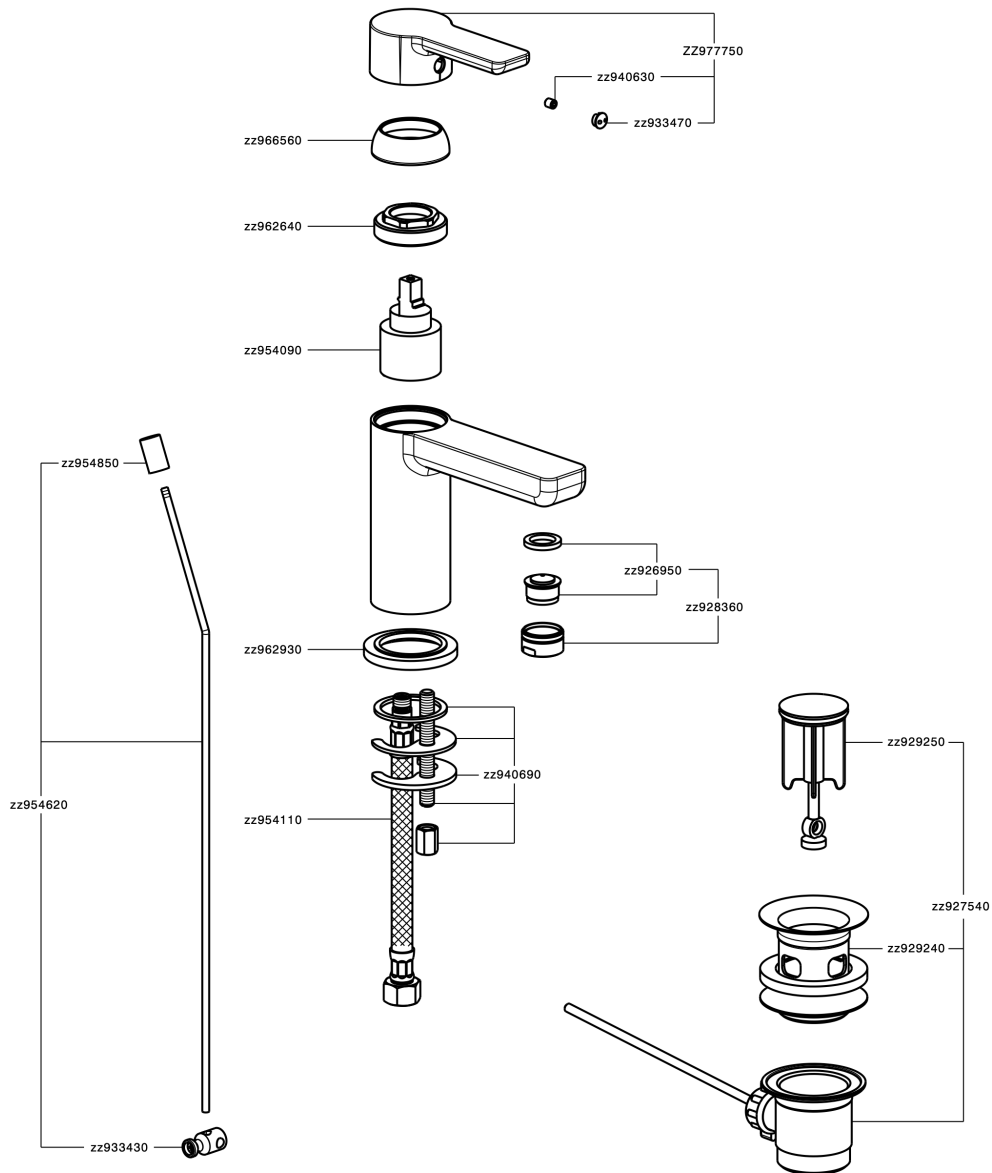

Single lever 'large' washbasin mixer SOFT_SF000510

SF000510

<https://en.huberitalia.com/single-lever-large-washbasin-mixer-soft-sf000510>

2024-11-15