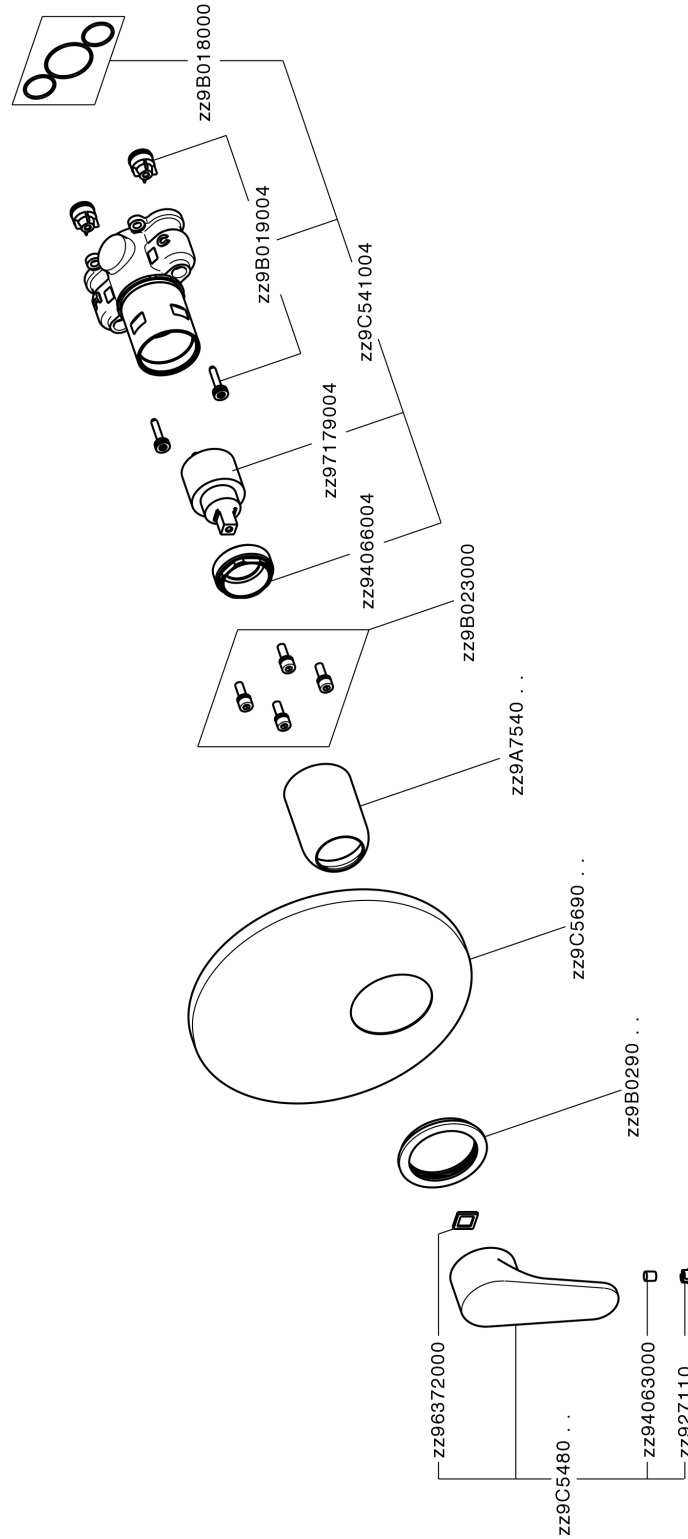

Exposed part for Single Lever One Box Valve ONE BOX_AH0BM010

MODEL **AH0BM010**

Exposed part for Single Lever One Box Valve, 1 Outlet, Minimum depth of installation: 67 mm, without concealed part, for items ZB00B030-ZB00B031

AVAILABLE FINISHINGS

-  **21** 21 Chrome
-  **2F** 2F Brushed Nickel
-  **40** 40 Matt Black

CHARACTERISTICS

Cartridge Spare Parts **ZZ97179000**

35 mm Cartridge

Installation **Concealed**

Required concealed parts **ZB00B031**

ZB00B030

Exposed part for Single Lever One Box Valve ONE BOX_AH0BM010

AH0BM010

<https://en.huberitalia.com/exposed-part-for-single-lever-one-box-valve-one-box-ah0bm010>

One Box Universal Concealed Part ONE BOX_ZB00B031

MODEL **ZB00B031**

One Box Universal Concealed Part, for 1 or 2 or 3 outlet thermostatic or single lever, without trim kit, with noise reducers, with sealing gasket

AVAILABLE FINISHINGS

CHARACTERISTICS

Concealed	1
Installation	Concealed