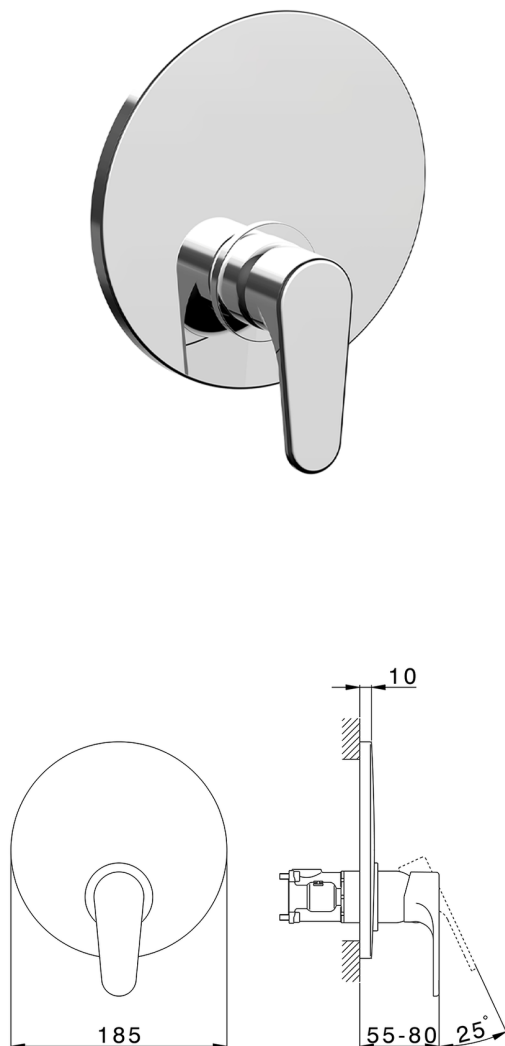

Exposed part for Single Lever One Box Valve ONE BOX_AH0BM010

MODEL **AH0BM010**

Exposed part for Single Lever One Box Valve, 1 Outlet, Minimum depth of installation: 67 mm, without concealed part, for items ZB00B030-ZB00B031

AVAILABLE FINISHINGS

-  **21** 21 Chrome
-  **2F** 2F Brushed Nickel
-  **40** 40 Matt Black

CHARACTERISTICS

Cartridge Spare Parts **ZZ97179000**

35 mm Cartridge

Installation **Concealed**

Required concealed parts **ZB00B031**

ZB00B030

Exposed part for Single Lever One Box Valve ONE BOX_AH0BM010

AH0BM010

<https://en.huberitalia.com/exposed-part-for-single-lever-one-box-valve-one-box-ah0bm010>

One Box Universal Concealed Part ONE BOX_ZB00B031

MODEL **ZB00B031**

One Box Universal Concealed Part, for 1 or 2 or 3 outlet thermostatic or single lever, without trim kit, with noise reducers, with sealing gasket

AVAILABLE FINISHINGS

CHARACTERISTICS

Concealed	1
Installation	Concealed