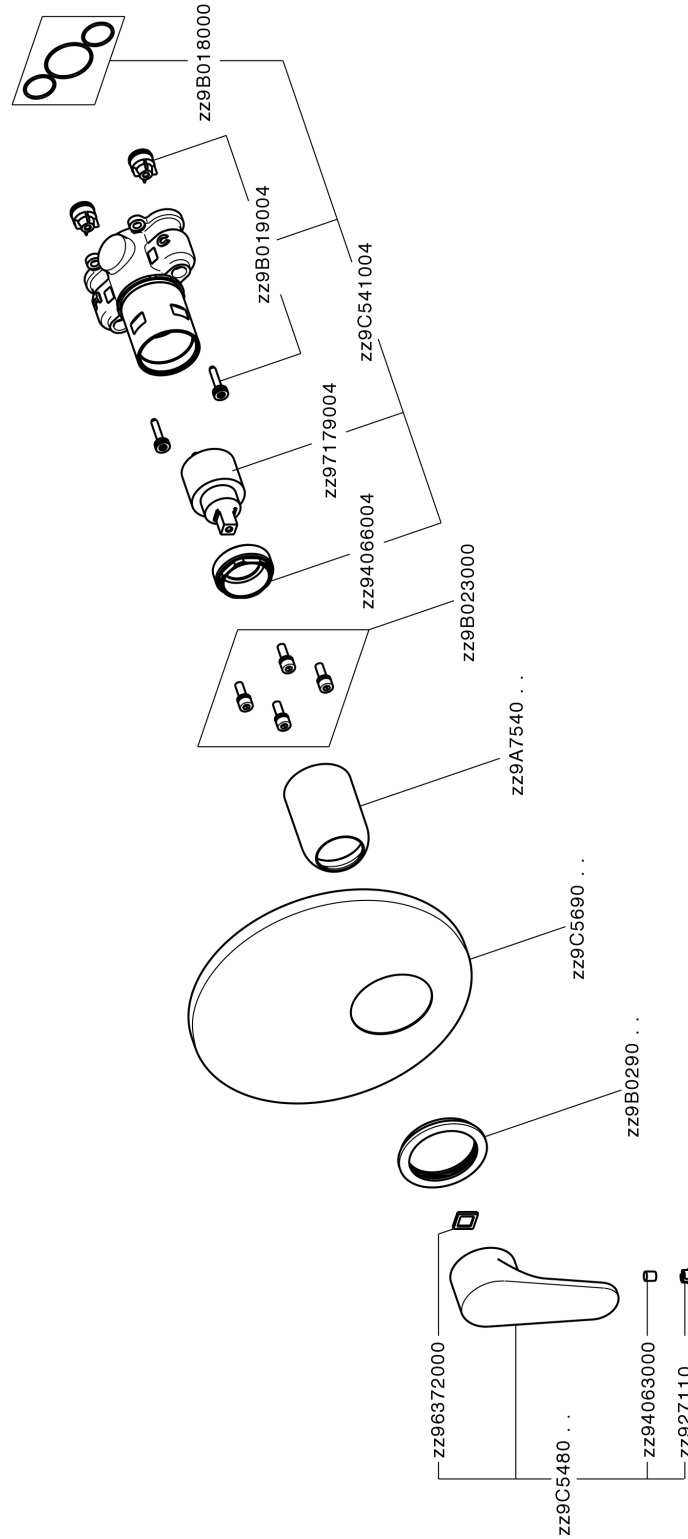

## Exposed part for Single Lever One Box Valve ONE BOX\_AH0BM010

MODEL **AH0BM010**

Exposed part for Single Lever One Box Valve, 1 Outlet, Minimum depth of installation: 67 mm, without concealed part, for items ZB00B030-ZB00B031

### CHARACTERISTICS

Cartridge Spare Parts **ZZ97179000**

**35 mm Cartridge**

Installation **Concealed**

Required concealed parts **ZB00B031**

**ZB00B030**

Exposed part for Single Lever One Box Valve ONE BOX\_AH0BM010

AH0BM010

<https://en.huberitalia.com/exposed-part-for-single-lever-one-box-valve-one-box-ah0bm010>