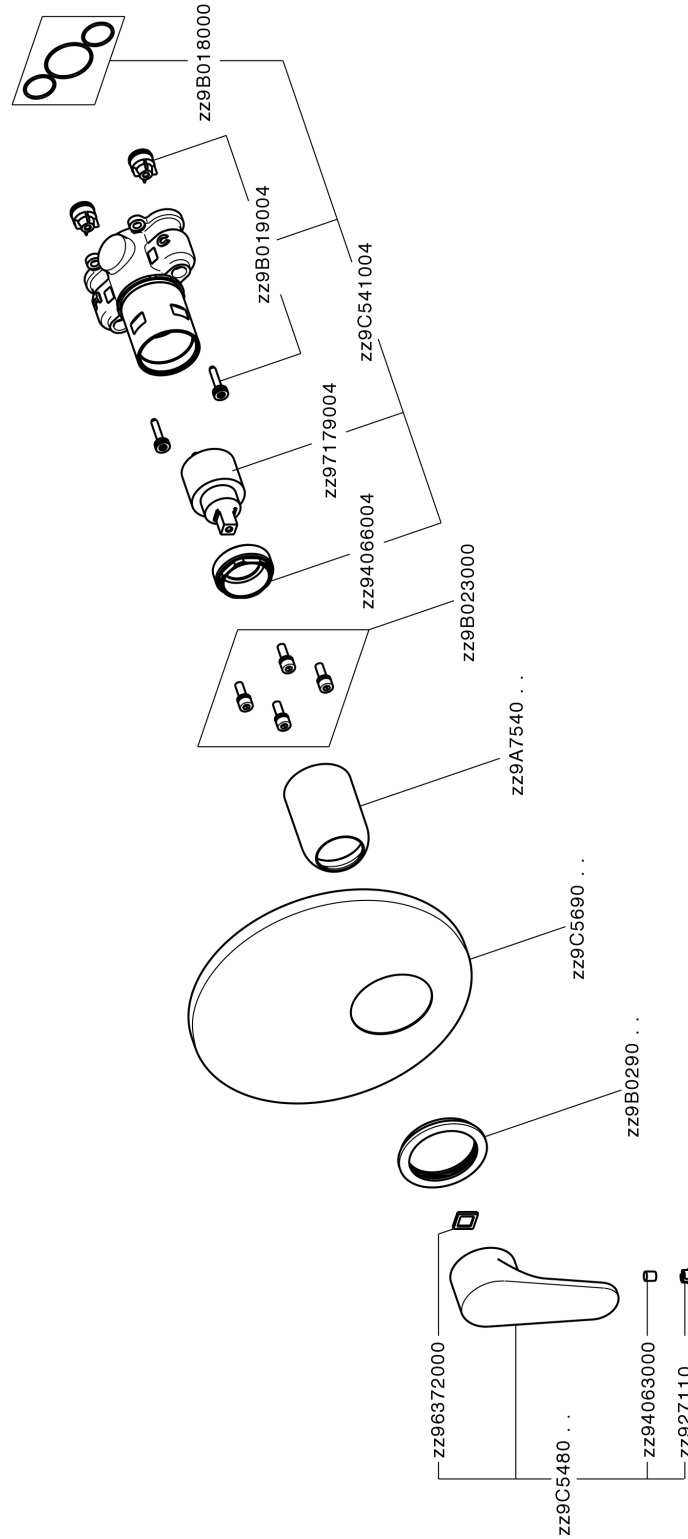

## Exposed part for Single Lever One Box Valve ONE BOX\_AH0BM010

MODEL **AH0BM010**

Exposed part for Single Lever One Box Valve, 1 Outlet, Minimum depth of installation: 67 mm, without concealed part, for items ZB00B030-ZB00B031

### CHARACTERISTICS

Cartridge Spare Parts **ZZ97179000**

**35 mm Cartridge**

Installation **Concealed**

Required concealed parts **ZB00B031**

**ZB00B030**

## Exposed part for Single Lever One Box Valve ONE BOX\_AH0BM010

AH0BM010

<https://en.huberitalia.com/exposed-part-for-single-lever-one-box-valve-one-box-ah0bm010>