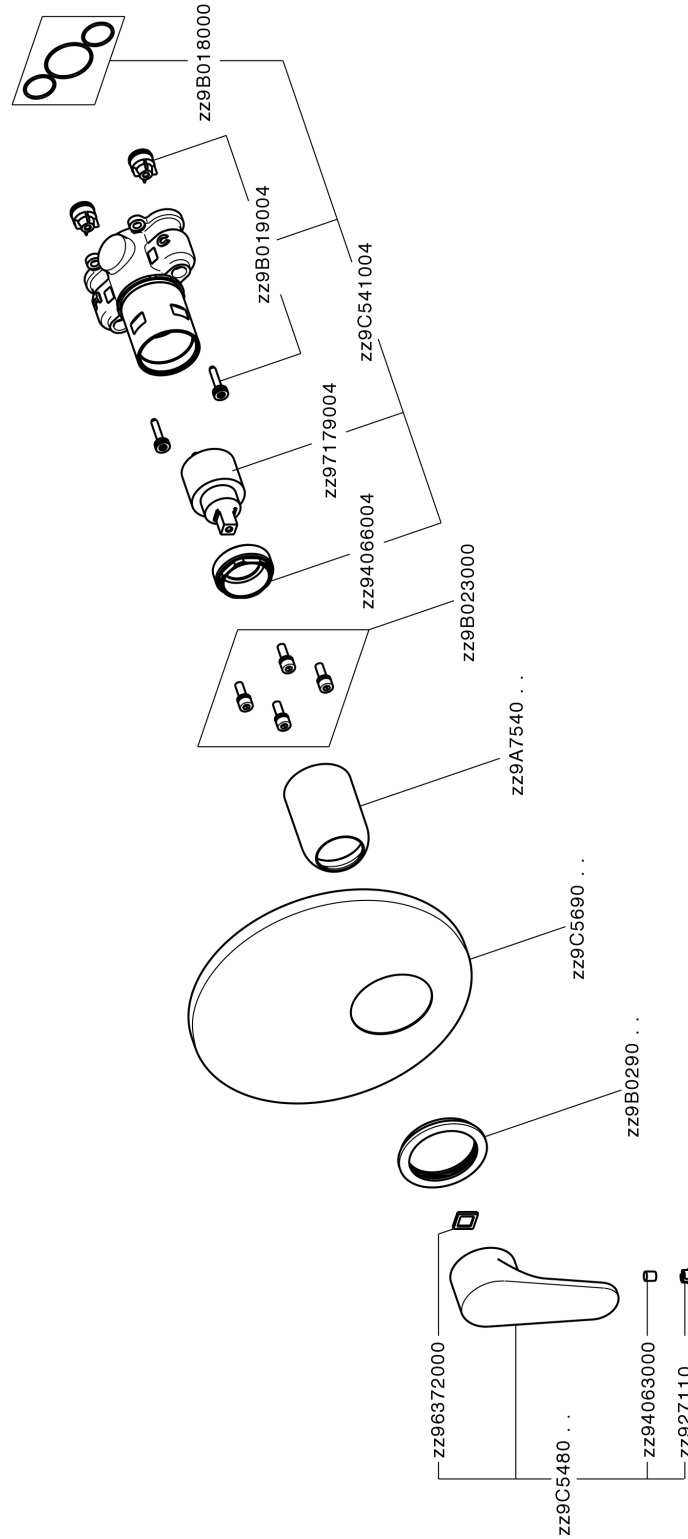

Exposed part for Single Lever One Box Valve ONE BOX_AH0BM010

MODEL **AH0BM010**

Exposed part for Single Lever One Box Valve, 1 Outlet, Minimum depth of installation: 67 mm, without concealed part, for items ZB00B030-ZB00B031

AVAILABLE FINISHINGS

-  **21** 21 Chrome
-  **2F** 2F Brushed Nickel
-  **40** 40 Matt Black

CHARACTERISTICS

Cartridge Spare Parts **ZZ97179000**

35 mm Cartridge

Installation **Concealed**

Required concealed parts **ZB00B031**

ZB00B030

Exposed part for Single Lever One Box Valve ONE BOX_AH0BM010

AH0BM010

<https://en.huberitalia.com/exposed-part-for-single-lever-one-box-valve-one-box-ah0bm010>

One Box Universal Concealed Part ONE BOX_ZB00B031

MODEL **ZB00B031**

One Box Universal Concealed Part, for 1 or 2 or 3 outlet thermostatic or single lever, without trim kit, with noise reducers, with sealing gasket

AVAILABLE FINISHINGS

CHARACTERISTICS

Concealed **1**
Installation **Concealed**