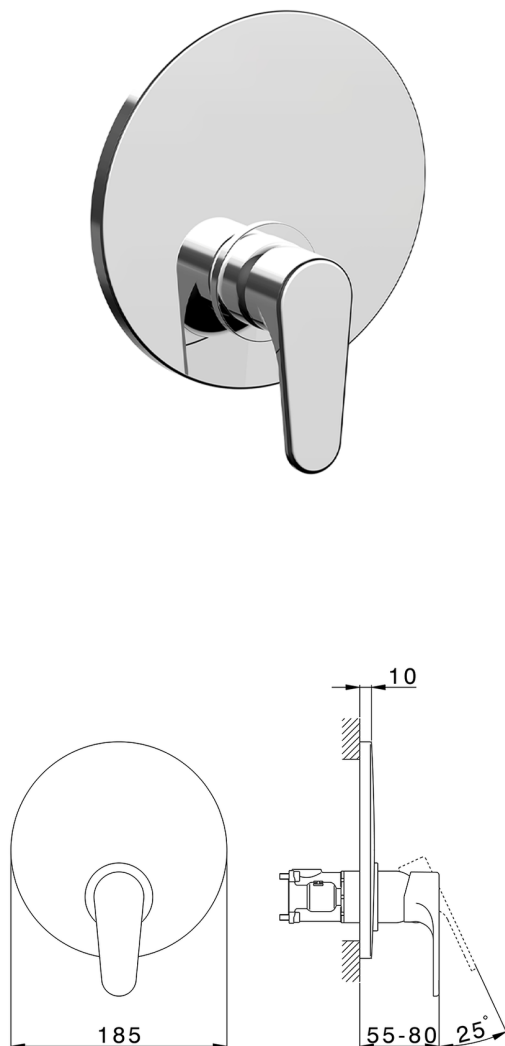

Exposed part for Single Lever One Box Valve ONE BOX_AH0BM010

MODEL **AH0BM010**

Exposed part for Single Lever One Box Valve, 1 Outlet, Minimum depth of installation: 67 mm, without concealed part, for items ZB00B030-ZB00B031

AVAILABLE FINISHINGS

-  **21** 21 Chrome
-  **2F** 2F Brushed Nickel
-  **40** 40 Matt Black

CHARACTERISTICS

Cartridge Spare Parts **ZZ97179000**

35 mm Cartridge

Installation **Concealed**

Required concealed parts **ZB00B031**

ZB00B030

Exposed part for Single Lever One Box Valve ONE BOX_AH0BM010

AH0BM010

<https://en.huberitalia.com/exposed-part-for-single-lever-one-box-valve-one-box-ah0bm010>

One Box Universal Concealed Part ONE BOX_ZB00B031

MODEL **ZB00B031**

One Box Universal Concealed Part, for 1 or 2 or 3 outlet thermostatic or single lever, without trim kit, with noise reducers, with sealing gasket

AVAILABLE FINISHINGS

CHARACTERISTICS

Concealed **1**
Installation **Concealed**