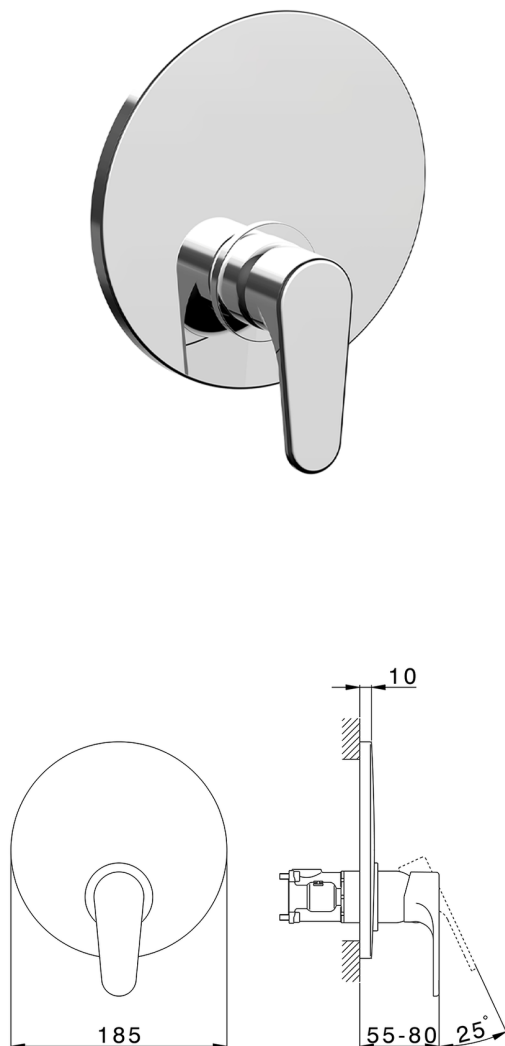

## Exposed part for Single Lever One Box Valve ONE BOX\_AH0BM010

MODEL **AH0BM010**

Exposed part for Single Lever One Box Valve, 1 Outlet, Minimum depth of installation: 67 mm, without concealed part, for items ZB00B030-ZB00B031

### CHARACTERISTICS

Cartridge Spare Parts **ZZ97179000**

**35 mm Cartridge**

Installation **Concealed**

Required concealed parts **ZB00B031**

**ZB00B030**

Exposed part for Single Lever One Box Valve ONE BOX\_AH0BM010

AH0BM010

<https://en.huberitalia.com/exposed-part-for-single-lever-one-box-valve-one-box-ah0bm010>

## One Box Universal Concealed Part ONE BOX\_ZB00B031

MODEL **ZB00B031**

One Box Universal Concealed Part, for 1 or 2 or 3 outlet thermostatic or single lever, without trim kit, with noise reducers, with sealing gasket