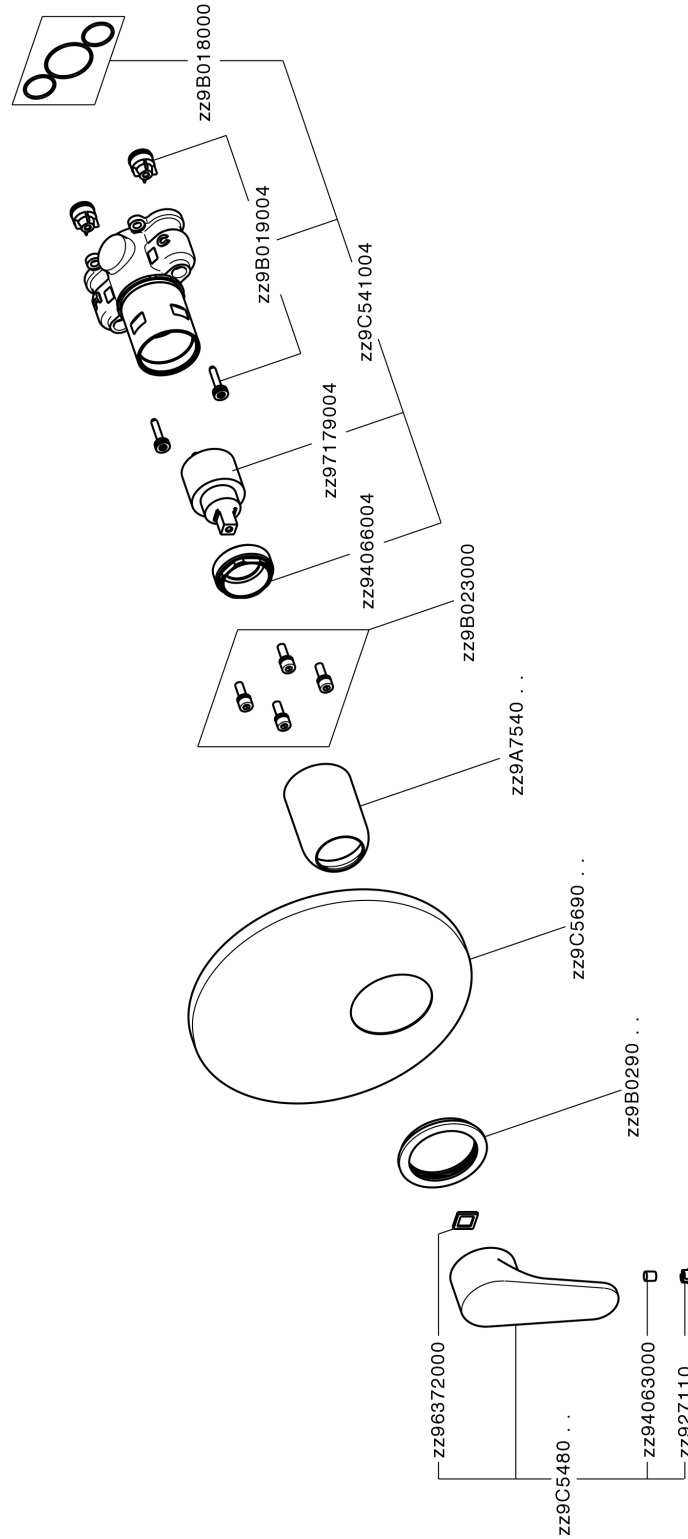

Exposed part for Single Lever One Box Valve ONE BOX_AH0BM010

MODEL **AH0BM010**

Exposed part for Single Lever One Box Valve, 1 Outlet, Minimum depth of installation: 67 mm, without concealed part, for items ZB00B030-ZB00B031

AVAILABLE FINISHINGS

-  **21** 21 Chrome
-  **2F** 2F Brushed Nickel
-  **40** 40 Matt Black

CHARACTERISTICS

Cartridge Spare Parts **ZZ97179000**

35 mm Cartridge

Installation **Concealed**

Required concealed parts **ZB00B031**

ZB00B030

Exposed part for Single Lever One Box Valve ONE BOX_AH0BM010

AH0BM010

<https://en.huberitalia.com/exposed-part-for-single-lever-one-box-valve-one-box-ah0bm010>

One Box Universal Concealed Part ONE BOX_ZB00B031

MODEL **ZB00B031**

One Box Universal Concealed Part, for 1 or 2 or 3 outlet thermostatic or single lever, without trim kit, with noise reducers, with sealing gasket

AVAILABLE FINISHINGS

04 04 Without finishing