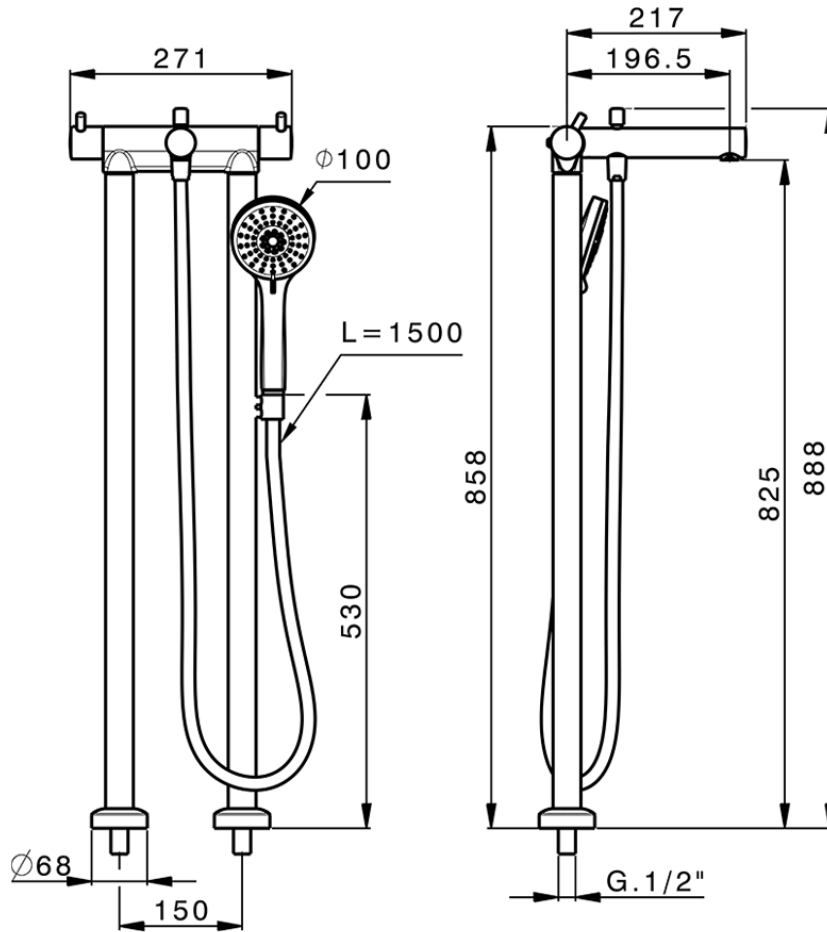

Thermostatic floor-mounted bath mixer NUOVA KIRUNA_K2T39010

K2T39010

<https://en.huberitalia.com/thermostatic-floor-mounted-bath-mixer-nuova-kiruna-k2t39010>

2024-12-22