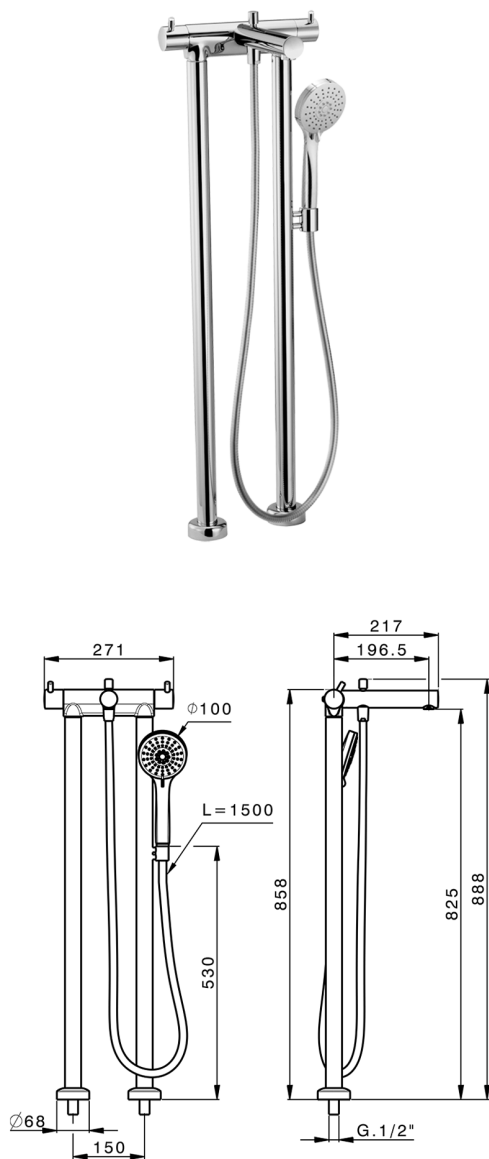

Thermostatic floor-mounted bath mixer NUOVA KIRUNA_K2T39010

MODEL **K2T39010**

Free-Standing Bath/S.Thermo Set,riser shower bracket,100 mm ABS 3 sprays handshower,150 cm smooth SILVERFLEX Flexible Hose

AVAILABLE FINISHINGS

-  **21** 21 Chrome
-  **26** 26 Old Copper
-  **2F** 2F Brushed Nickel
-  **2W** 2W Brushed Gold
-  **40** 40 Matt Black
-  **4Q** 4Q Matt White

CHARACTERISTICS

Cartridge Spare Parts **24.04A.PP**
8x20 Plus P Thermostatic Valve