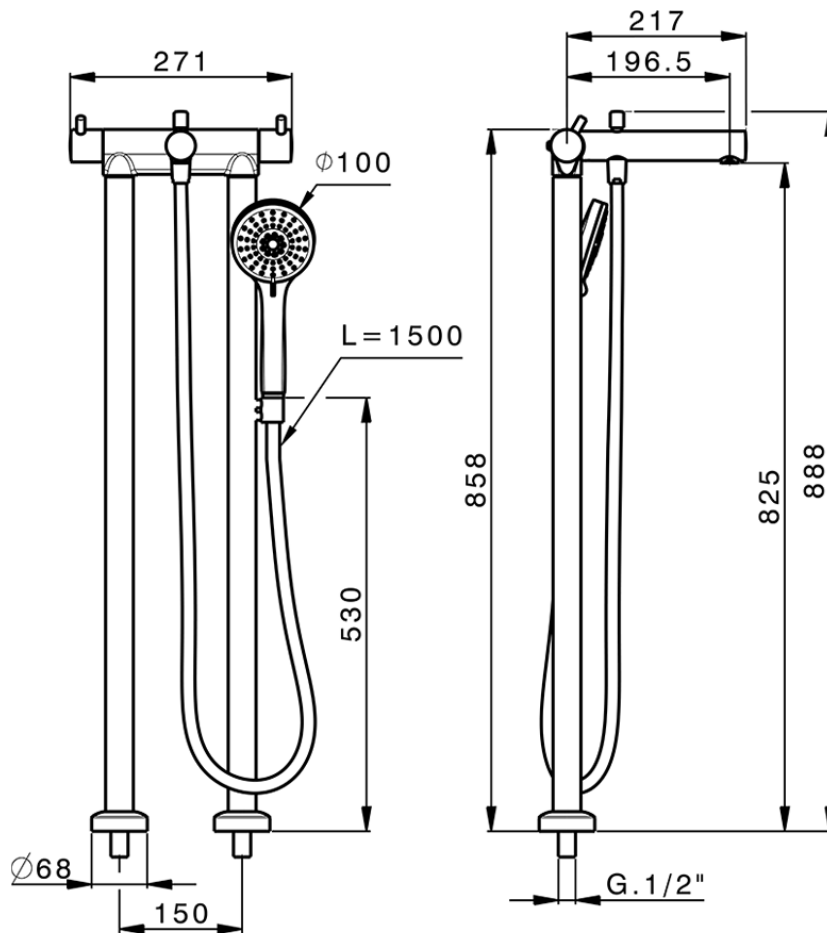

Thermostatic floor-mounted bath mixer NUOVA KIRUNA_K2T39010

K2T39010

<https://en.huberitalia.com/thermostatic-floor-mounted-bath-mixer-nuova-kiruna-k2t39010>

2024-12-22