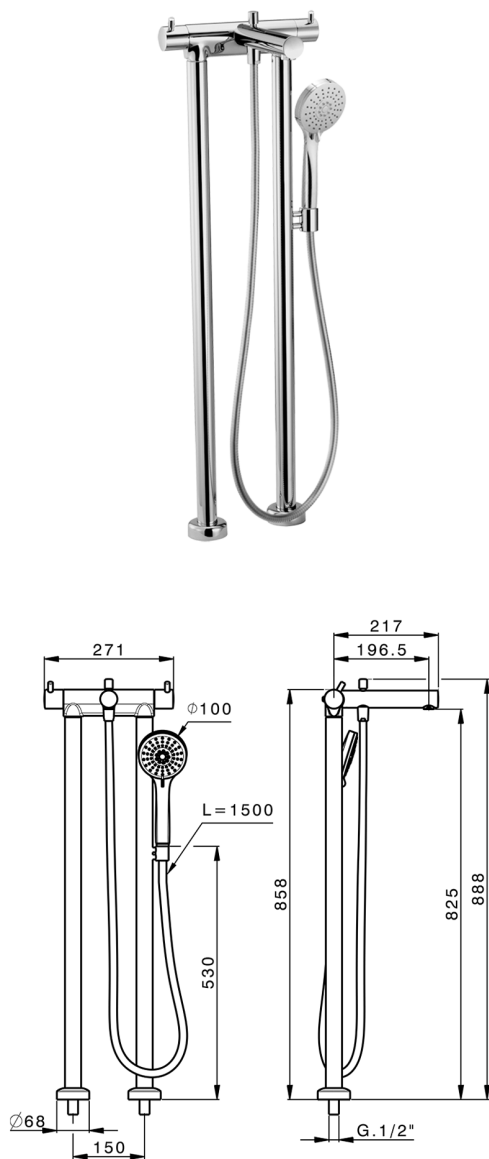

Thermostatic floor-mounted bath mixer NUOVA KIRUNA_K2T39010

MODEL **K2T39010**

Free-Standing Bath/S.Thermo Set,riser shower bracket,100 mm ABS 3 sprays handshower,150 cm smooth SILVERFLEX Flexible Hose

AVAILABLE FINISHINGS

-  **21** 21 Chrome
-  **26** 26 Old Copper
-  **2F** 2F Brushed Nickel
-  **2W** 2W Brushed Gold
-  **40** 40 Matt Black
-  **4Q** 4Q Matt White

CHARACTERISTICS

Cartridge Spare Parts **24.04A.PP**

8x20 Plus P Thermostatic Valve