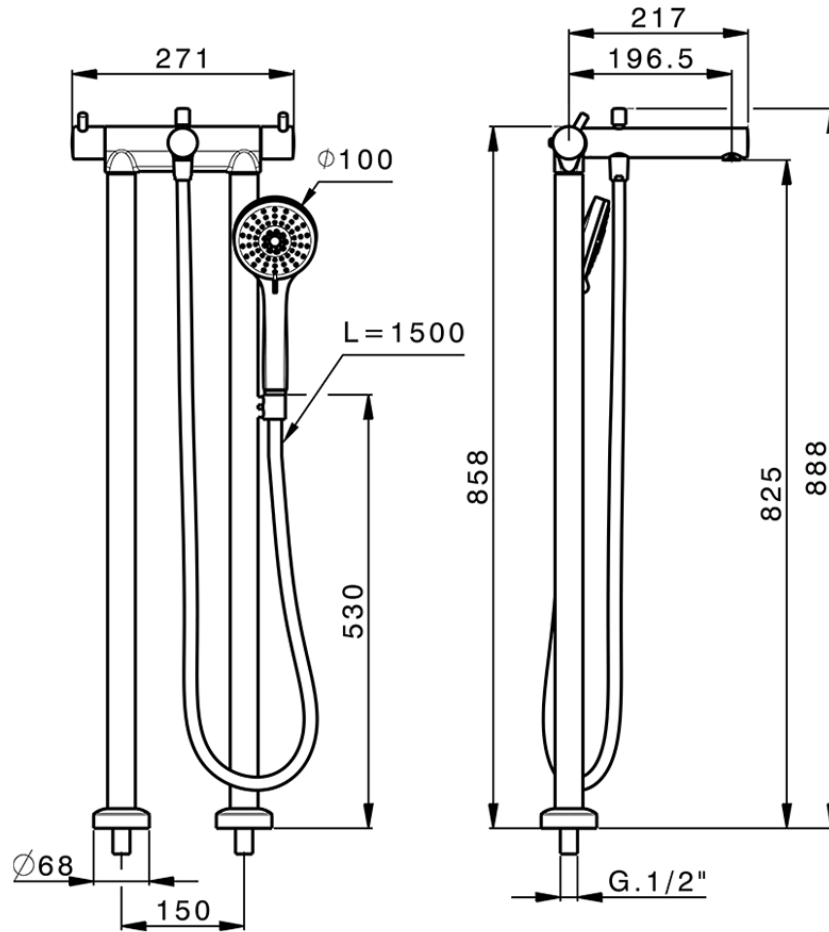

Thermostatic floor-mounted bath mixer NUOVA KIRUNA\_K2T39010

K2T39010

<https://en.huberitalia.com/thermostatic-floor-mounted-bath-mixer-nuova-kiruna-k2t39010>

2024-12-22