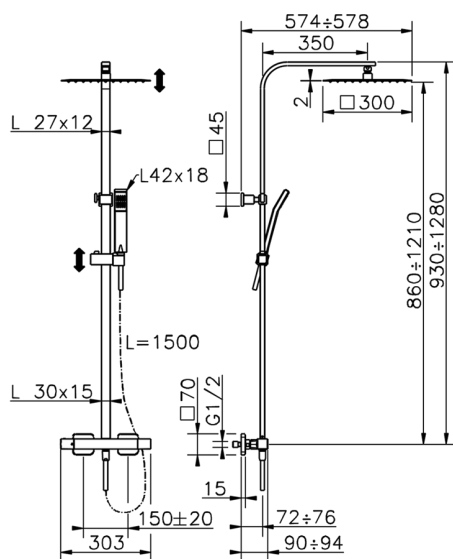

## 2-function Thermostatic shower set COLUMNS\_QTC8603H

MODEL **QTC8603H**

2-function Thermostatic shower set, 2-outlet devia stop, adjustable riser column, sliding handshower holder, 42x18 mm ABS Quad one spray handshower, 300x300 mm INOX square showerhead 2 mm thick, 150 cm smooth SILVERFLEX Flexible Hose

AVAILABLE FINISHINGS

CHARACTERISTICS

Cartridge Spare Parts **ZZ96551000**

**TMX 25 Thermostatic Valve**

### DeviaStop

The Huber Devia Stop technology allows to adjust the water flow and to direct it to the selected output point (overhead soaker, hand shower, etc).