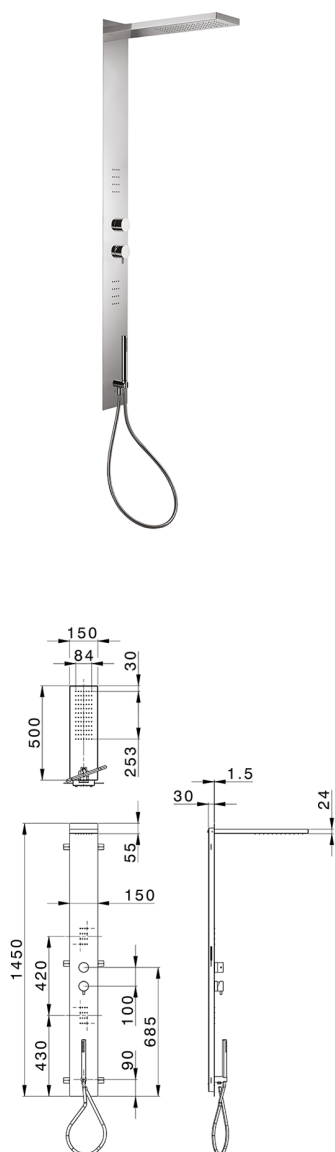

3-fonctions single lever shower panel COLUMNS_ZS105040

MODEL **ZS105040**

3-fonctions single lever shower panel, stainless steel AISI 304 shower panel, 3 outlet deviator cartridge, handshower holder with wall elbow, 23 mm Brass One Spray handshower, 2 front body jets, 150x500 thick 24mm Inox rectangular showerhead, rain function, 150 cm PVC Flexible Hose

AVAILABLE FINISHINGS

-  **D1** D1 Brushed Inox
-  **40** 40 Matt Black
-  **4Q** 4Q Matt White
-  **D2** D2 Polished Inox

CHARACTERISTICS

Cartridge Spare Parts **ZZ99751000**

35 mm Cartridge

2026-04-07