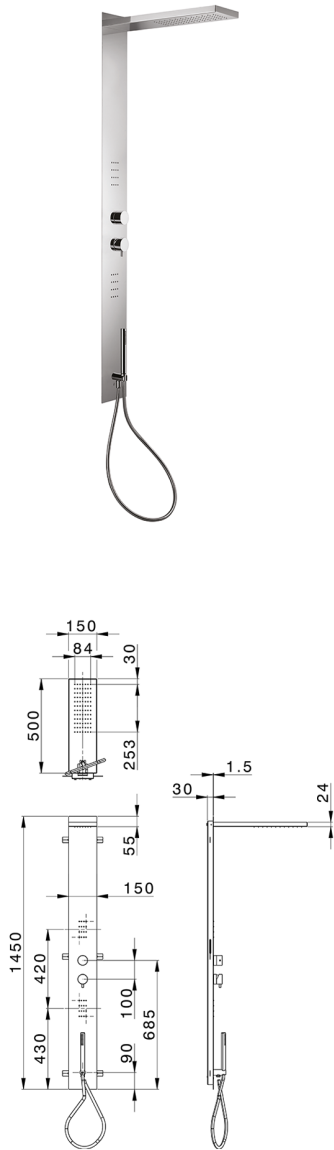

3-fonctions single lever shower panel COLUMNS_ZS105040

MODEL **ZS105040**

3-fonctions single lever shower panel, stainless steel
 AISI 304 shower panel, 3 outlet deviator cartridge, handshower holder with wall elbow, 23 mm
 Brass One Spray handshower, 2 front body jets, 150x500 thick 24mm Inox rectangular
 showerhead, rain function, 150 cm PVC Flexible Hose

AVAILABLE FINISHINGS

-  **D1** D1 Brushed Inox
-  **40** 40 Matt Black
-  **4Q** 4Q Matt White
-  **D2** D2 Polished Inox

CHARACTERISTICS

Cartridge Spare Parts **ZZ99751000**

35 mm Cartridge

2026-06-27