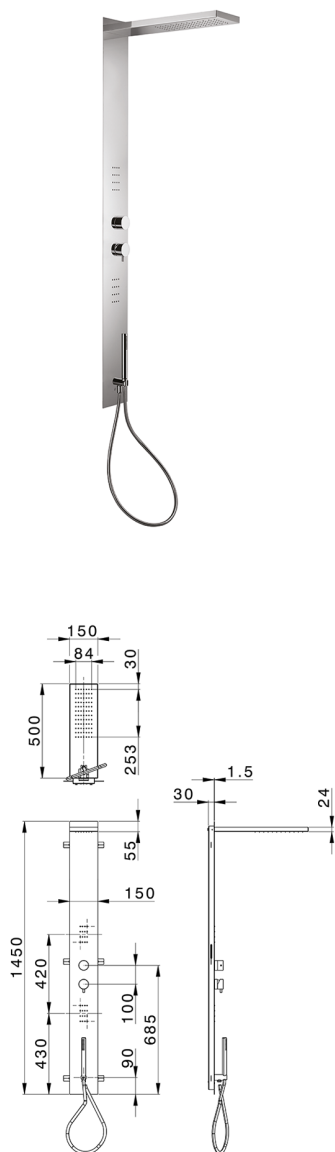

3-fonctions single lever shower panel COLUMNS_ZS105040

MODEL **ZS105040**

3-fonctions single lever shower panel, stainless steel AISI 304 shower panel, 3 outlet deviator cartridge, handshower holder with wall elbow, 23 mm Brass One Spray handshower, 2 front body jets, 150x500 thick 24mm Inox rectangular showerhead, rain function, 150 cm PVC Flexible Hose

AVAILABLE FINISHINGS

-  **D1** D1 Brushed Inox
-  **40** 40 Matt Black
-  **4Q** 4Q Matt White
-  **D2** D2 Polished Inox

CHARACTERISTICS

Cartridge Spare Parts **ZZ99751000**

35 mm Cartridge

2026-04-09