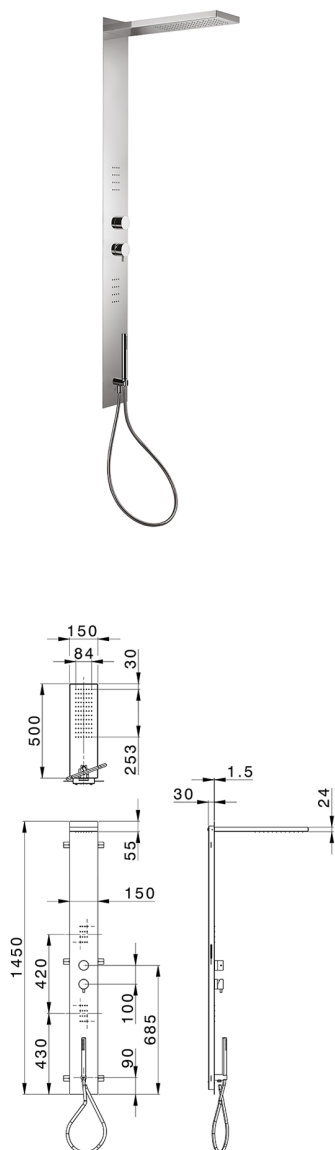

3-fonctions single lever shower panel COLUMNS_ZS105040

MODEL **ZS105040**

3-fonctions single lever shower panel, stainless steel
 AISI 304 shower panel, 3 outlet deviator cartridge, handshower holder with wall elbow, 23 mm
 Brass One Spray handshower, 2 front body jets, 150x500 thick 24mm Inox rectangular
 showerhead, rain function, 150 cm PVC Flexible Hose

AVAILABLE FINISHINGS

-  **D1** D1 Brushed Inox
-  **40** 40 Matt Black
-  **4Q** 4Q Matt White
-  **D2** D2 Polished Inox

CHARACTERISTICS

Cartridge Spare Parts **ZZ99751000**

35 mm Cartridge

2026-03-16