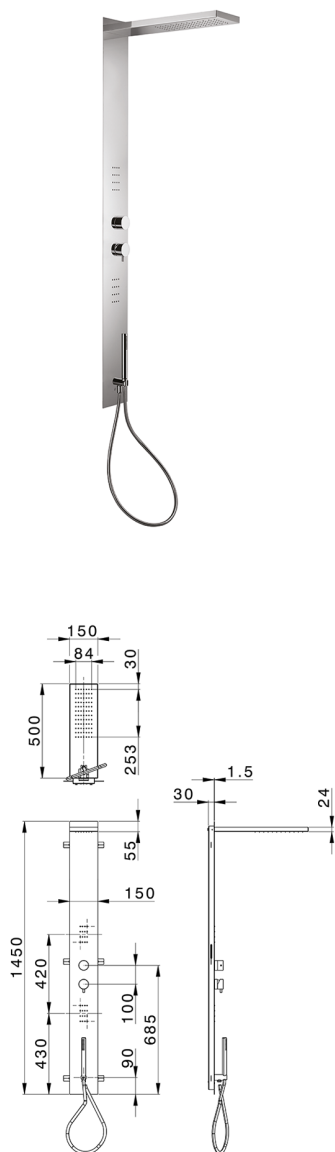

3-fonctions single lever shower panel COLUMNS_ZS105040

MODEL **ZS105040**

3-fonctions single lever shower panel, stainless steel
 AISI 304 shower panel, 3 outlet deviatop
 cartridge, handshower holder with wall elbow, 23 mm
 Brass One Spray handshower, 2 front body
 jets, 150x500 thick 24mm Inox rectangular
 showerhead, rain function, 150 cm PVC Flexible Hose

AVAILABLE FINISHINGS

-  **D1** D1 Brushed Inox
-  **40** 40 Matt Black
-  **4Q** 4Q Matt White
-  **D2** D2 Polished Inox

CHARACTERISTICS

Cartridge Spare Parts **ZZ99751000**

35 mm Cartridge

2026-05-25