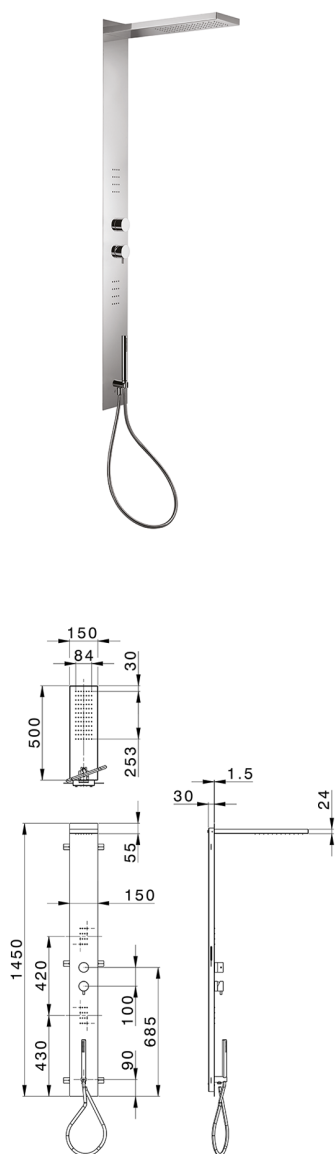

3-fonctions single lever shower panel COLUMNS_ZS105040

MODEL **ZS105040**

3-fonctions single lever shower panel, stainless steel
 AISI 304 shower panel, 3 outlet deviatop
 cartridge, handshower holder with wall elbow, 23 mm
 Brass One Spray handshower, 2 front body
 jets, 150x500 thick 24mm Inox rectangular
 showerhead, rain function, 150 cm PVC Flexible Hose

AVAILABLE FINISHINGS

-  **D1** D1 Brushed Inox
-  **40** 40 Matt Black
-  **4Q** 4Q Matt White
-  **D2** D2 Polished Inox

CHARACTERISTICS

Cartridge Spare Parts **ZZ99751000**

35 mm Cartridge

2026-06-26