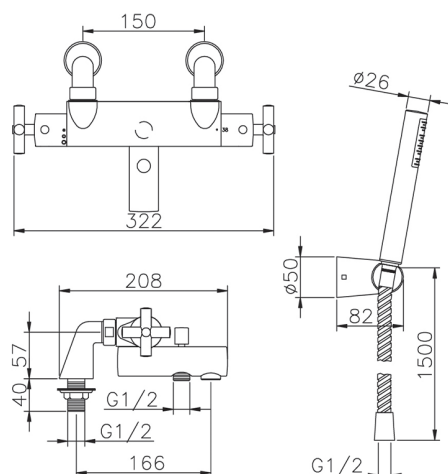

## Thermostatic bath mixer, with shower set SUITE\_SUD28010

MODEL **SUD28010**

Thermostatic bath mixer, with shower set, wall mounted adjustable handshower bracket, ABS 27 mm minimalistic one spray handshower, 150 cm Brass flexible hose

### CHARACTERISTICS

Cartridge Spare Parts **24.04A.PP**

**8x20 Plus P Thermostatic Valve**