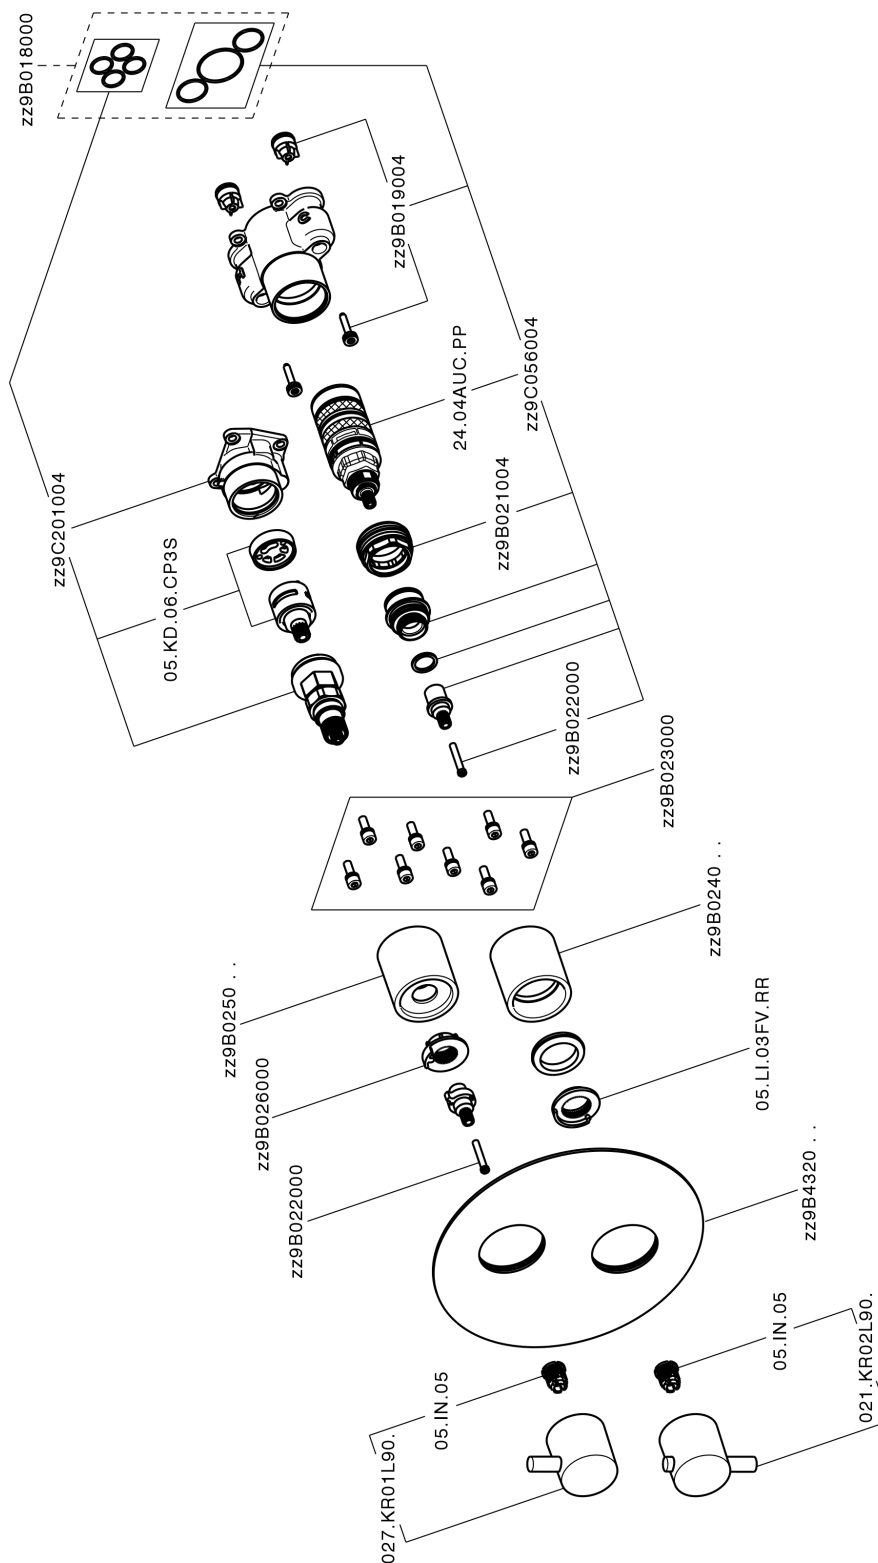

## Exposed part for Thermostatic One Box Valve ONE BOX\_TV0BT030

MODEL **TV0BT030**

Exposed part for Thermostatic One Box Valve, with 1-2-3 outlet deviasstop, Minimum depth of installation: 67 mm, without concealed part, for items ZB00B030-ZB00B031

AVAILABLE FINISHINGS

CHARACTERISTICS

Cartridge Spare Parts **24.04A.PP**

**8x20 Plus P Thermostatic Valve**

Installation **Concealed**

Required concealed parts **ZB00B031**

**ZB00B030**

### DeviaStop

The Huber Devia Stop technology allows to adjust the water flow and to direct it to the selected output point (overhead soaker, hand shower, etc).

## Exposed part for Thermostatic One Box Valve ONE BOX\_TV0BT030

TV0BT030

<https://en.huberitalia.com/exposed-part-for-thermostatic-one-box-valve-one-box-tv0bt030>