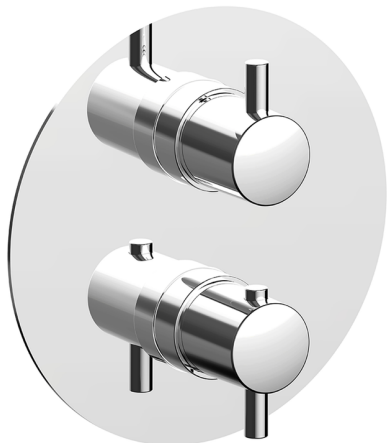

## Exposed part for Thermostatic One Box Valve ONE BOX\_TV0BT030

MODEL **TV0BT030**

Exposed part for Thermostatic One Box Valve, with 1-2-3 outlet deviasstop, Minimum depth of installation: 67 mm, without concealed part, for items ZB00B030-ZB00B031

AVAILABLE FINISHINGS

CHARACTERISTICS

Cartridge Spare Parts **24.04A.PP**

**8x20 Plus P Thermostatic Valve**

Installation **Concealed**

Required concealed parts **ZB00B031**

**ZB00B030**

### DeviaStop

The Huber Devia Stop technology allows to adjust the water flow and to direct it to the selected output point (overhead soaker, hand shower, etc).