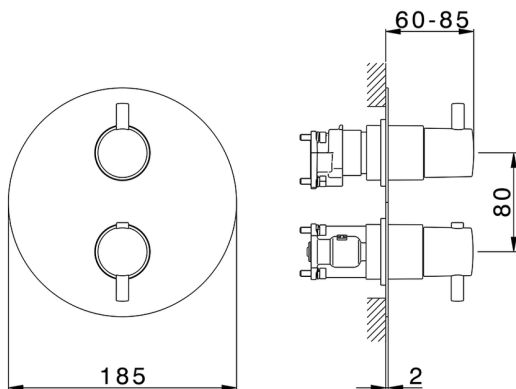

## Exposed part for Thermostatic One Box Valve ONE BOX\_TV0BT030

MODEL **TV0BT030**

Exposed part for Thermostatic One Box Valve, with 1-2-3 outlet deviasstop, Minimum depth of installation: 67 mm, without concealed part, for items ZB00B030-ZB00B031

AVAILABLE FINISHINGS

CHARACTERISTICS

Cartridge Spare Parts **24.04A.PP**

**8x20 Plus P Thermostatic Valve**

Installation **Concealed**

Required concealed parts **ZB00B031**

**ZB00B030**

### DeviaStop

The Huber Devia Stop technology allows to adjust the water flow and to direct it to the selected output point (overhead soaker, hand shower, etc).