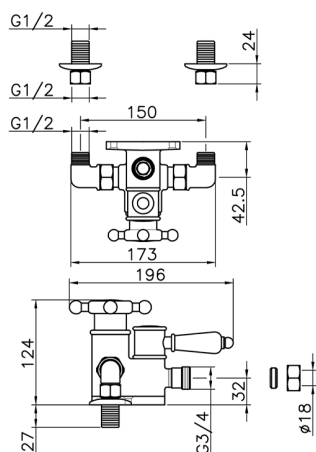

## Thermostatic shower mixer VICTORIAN\_150.VT51H.

MODEL **150.VT51H.**

Thermostatic shower mixer, without shower set, 3/4" M Flexible Connection

### CHARACTERISTICS

Cartridge Spare Parts **24.04A.PP**

**8x20 Plus P Thermostatic Valve**