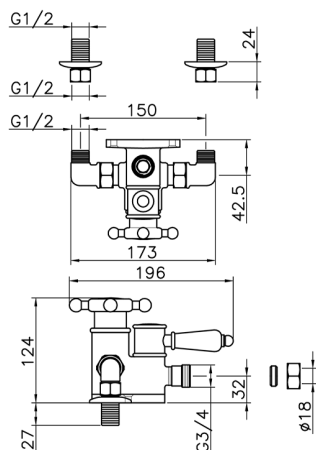

## Thermostatic shower mixer VICTORIAN\_150.VT51H.

MODEL **150.VT51H.**

Thermostatic shower mixer, without shower set, 3/4" M Flexible Connection

### CHARACTERISTICS

Cartridge Spare Parts **24.04A.PP**

**8x20 Plus P Thermostatic Valve**