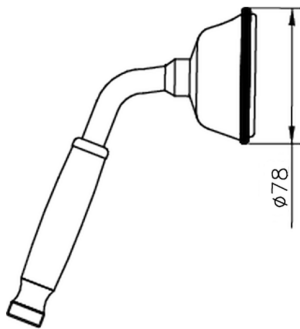

Victorian handshower SHOWER_05.DO.04H.

MODEL **05.DO.04H.**

Victorian handshower, Brass 78 mm one spray

AVAILABLE FINISHINGS

- 
AG AG Antique Gold
- 
BA BA Old Bronze
- 
CR CR Chrome
- 
2W 2W Brushed Gold