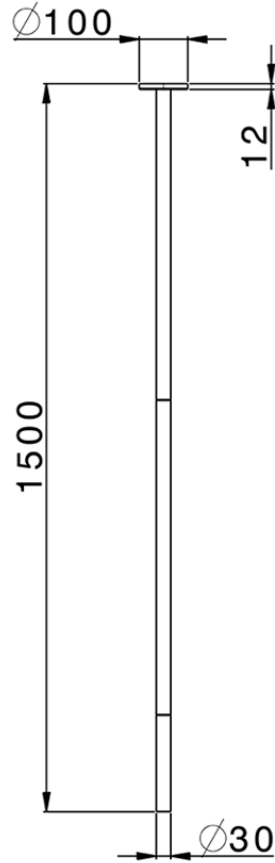

Ceiling-mounted basin spout NUOVA KIRUNA_ZB010540

ZB010540

<https://en.huberitalia.com/ceiling-mounted-basin-spout-nuova-kiruna-zb010540>

2024-11-23