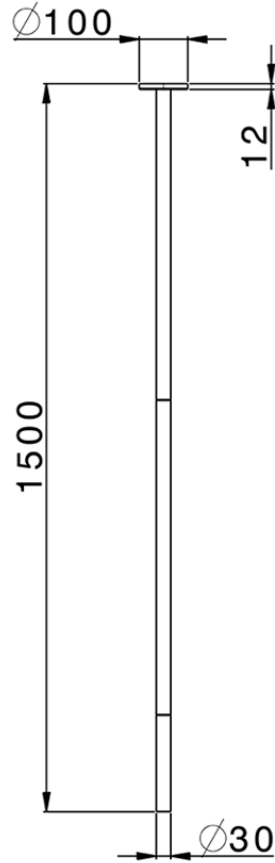

## Ceiling-mounted basin spout NUOVA KIRUNA\_ZB010540

ZB010540

<https://en.huberitalia.com/ceiling-mounted-basin-spout-nuova-kiruna-zb010540>

2024-11-21