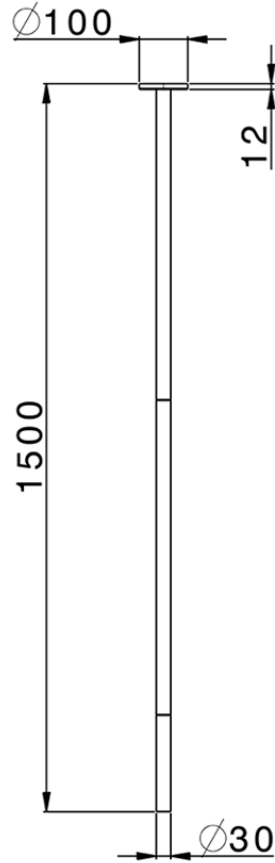

Ceiling-mounted basin spout NUOVA KIRUNA_ZB010540

ZB010540

<https://en.huberitalia.com/ceiling-mounted-basin-spout-nuova-kiruna-zb010540>

2024-11-21