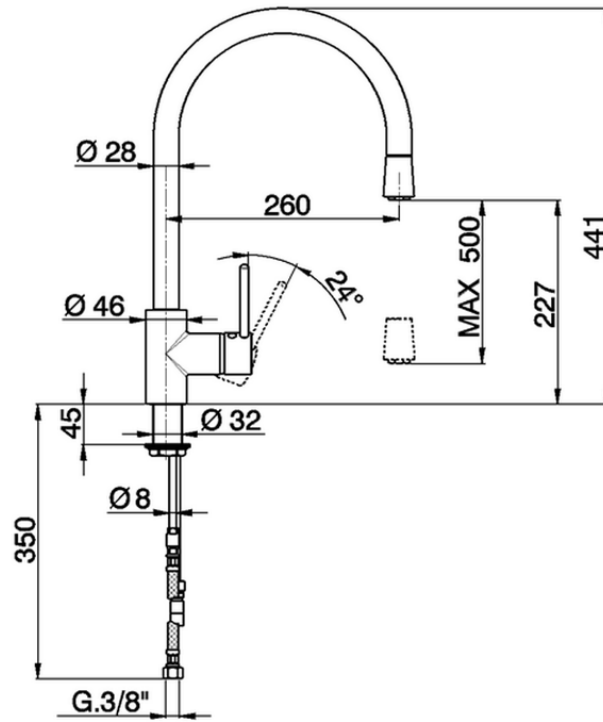

Single lever sink mixer with extrac.shower KITCHEN_LL401570

LL401570

<https://en.huberitalia.com/single-lever-sink-mixer-with-extrac-shower-kitchen-ll401570>

2026-06-24