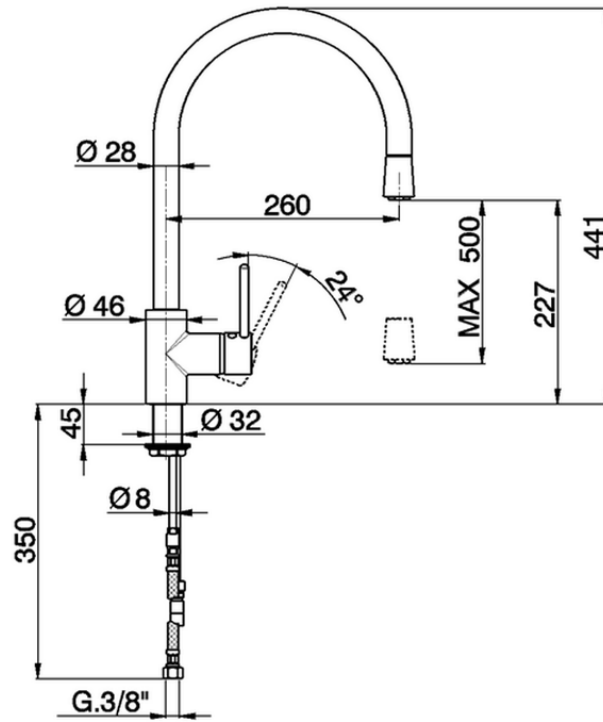

Single lever sink mixer with extrac.shower KITCHEN\_LL401570

LL401570

<https://en.huberitalia.com/single-lever-sink-mixer-with-extrac-shower-kitchen-ll401570>

2026-05-26