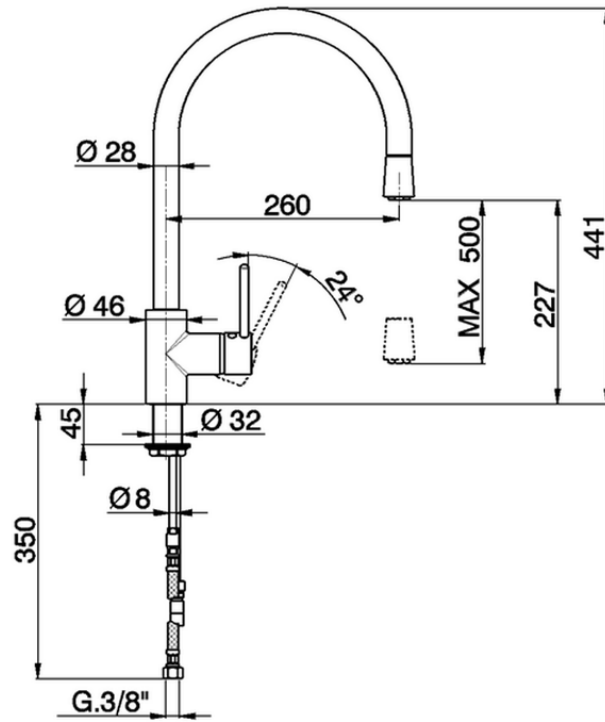

Single lever sink mixer with extrac.shower KITCHEN_LL401570

LL401570

<https://en.huberitalia.com/single-lever-sink-mixer-with-extrac-shower-kitchen-ll401570>

2026-04-05