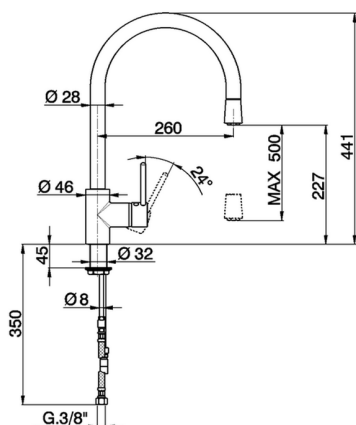

Single lever sink mixer with extrac.shower KITCHEN_LL401570

MODEL **LL401570**

Single lever sink mixer with extrac.shower,swivel spout,175 cm Brass flexible hose

AVAILABLE FINISHINGS

CHARACTERISTICS

Cartridge Spare Parts **ZZ93196000**

38 mm Cartridge

2026-04-05