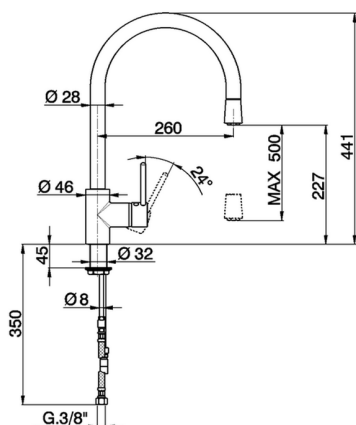

Single lever sink mixer with extrac.shower KITCHEN_LL401570

MODEL **LL401570**

Single lever sink mixer with extrac.shower,swivel spout,175 cm Brass flexible hose

AVAILABLE FINISHINGS

CHARACTERISTICS

Cartridge Spare Parts **ZZ93196000**

38 mm Cartridge

2026-06-24