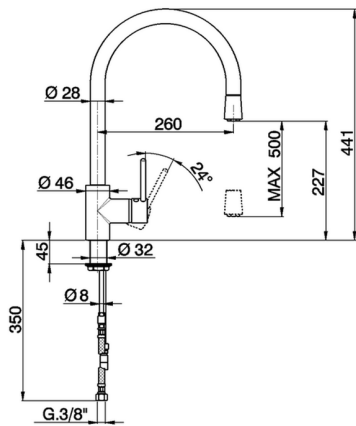

Single lever sink mixer with extrac.shower KITCHEN_LL401570

MODEL **LL401570**

Single lever sink mixer with extrac.shower,swivel spout,175 cm Brass flexible hose

AVAILABLE FINISHINGS

CHARACTERISTICS

Cartridge Spare Parts **ZZ93196000**

38 mm Cartridge

2026-05-26