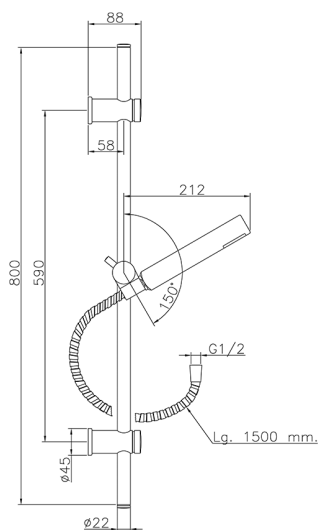

Suite showeret SHOWER_62.13H.

MODEL **62.13H.**

Showerset, 59 cm Sliding rail bar with sliding bracket, ABS 26 mm minimalistic one spray handshower, 150 cm Brass flexible hose

AVAILABLE FINISHINGS

-  **CR** CR Chrome
-  **2W** 2W Brushed Gold
-  **NB** NB Brushed Nickel
-  **NO** NO Matt Black

CHARACTERISTICS

Suite showerset SHOWER_62.13H.

62.13H.

<https://en.huberitalia.com/suite-showerset-shower-62-13h>

2024-12-18