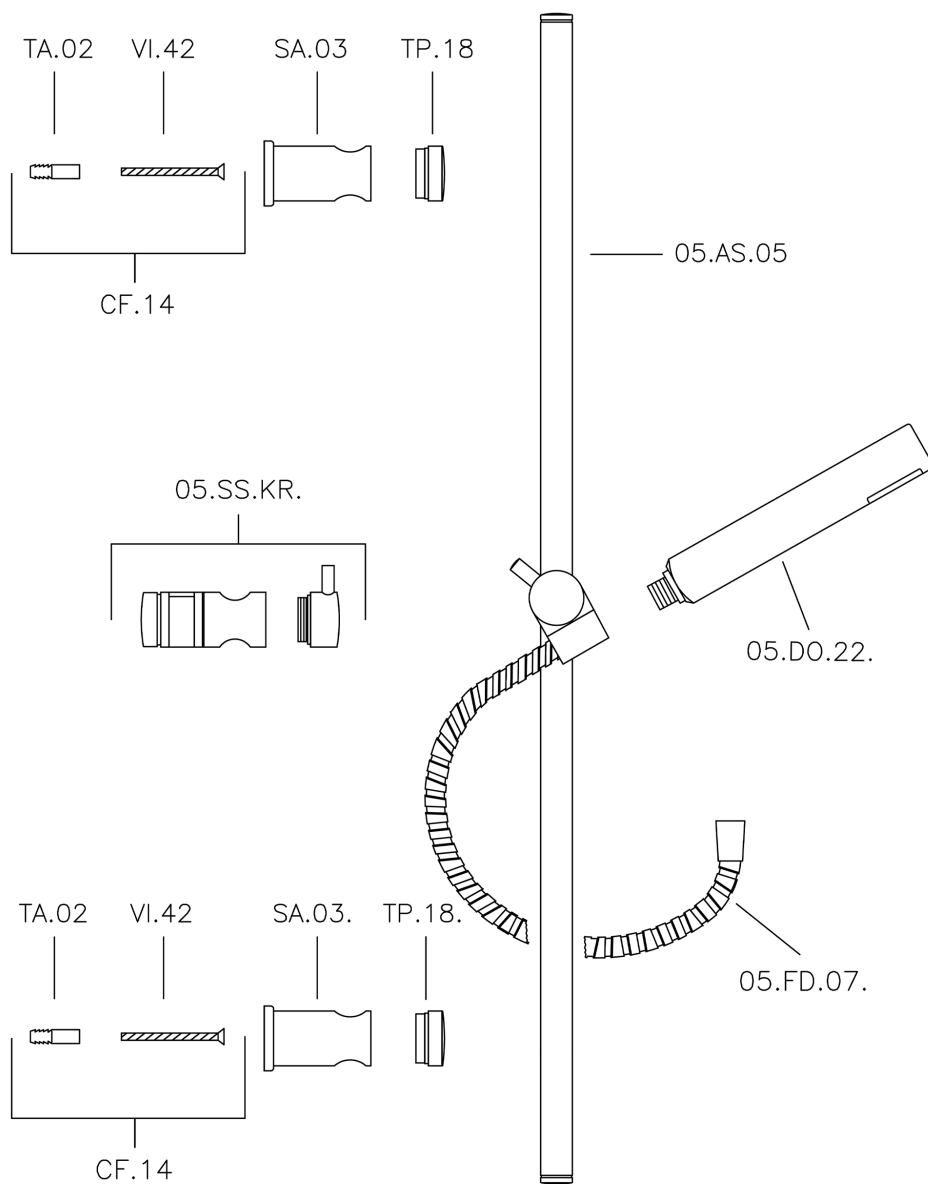

Suite showeret SHOWER_62.13H.

MODEL **62.13H.**

Showerset, 59 cm Sliding rail bar with sliding bracket, ABS 26 mm minimalistic one spray handshower, 150 cm Brass flexible hose

AVAILABLE FINISHINGS

-  **CR** CR Chrome
-  **2W** 2W Brushed Gold
-  **NB** NB Brushed Nickel
-  **NO** NO Matt Black

CHARACTERISTICS

Suite showerset SHOWER_62.13H.

62.13H.

<https://en.huberitalia.com/suite-showerset-shower-62-13h>

2024-12-18