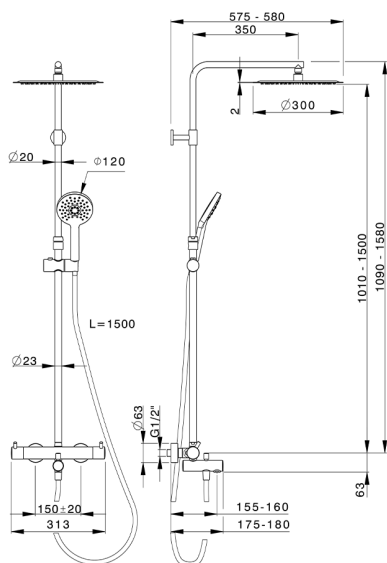

3-function Thermostatic shower set COLUMNS_K2C8501D

MODEL **K2C8501D**

2-function Thermostatic shower set, 2-outlet devia stop, adjustable riser column, sliding handshower holder, 120 mm ABS 3 sprays handshower, 300 mm round showerhead 2 mm thick INOX, 150 cm smooth SILVERFLEX Flexible Hose

AVAILABLE FINISHINGS

-  **21** 21 Chrome
-  **40** 40 Matt Black

CHARACTERISTICS

Cartridge Spare Parts **22.04A.AR - ZZ97279004**

Argo 2 (long filter) Thermostatic Valve

DeviaStop

The Huber Devia Stop technology allows to adjust the water flow and to direct it to the selected output point (overhead soaker, hand shower, etc).