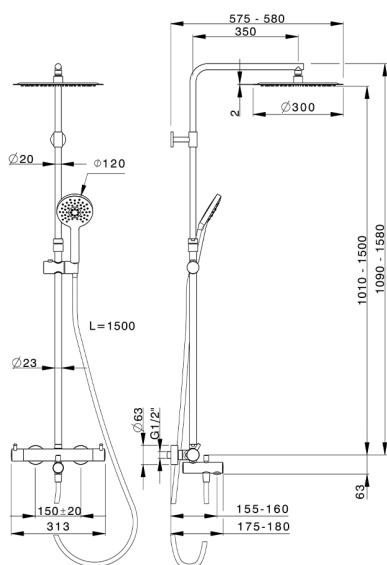

3-function Thermostatic shower set COLUMNS_K2C8501D

MODEL **K2C8501D**

2-function Thermostatic shower set, 2-outlet devia stop, adjustable riser column, sliding handshower holder, 120 mm ABS 3 sprays handshower, 300 mm round showerhead 2 mm thick INOX, 150 cm smooth SILVERFLEX Flexible Hose

AVAILABLE FINISHINGS

CHARACTERISTICS

Cartridge Spare Parts **22.04A.AR - ZZ97279004**

Argo 2 (long filter) Thermostatic Valve

DeviaStop

The Huber Devia Stop technology allows to adjust the water flow and to direct it to the selected output point (overhead soaker, hand shower, etc).