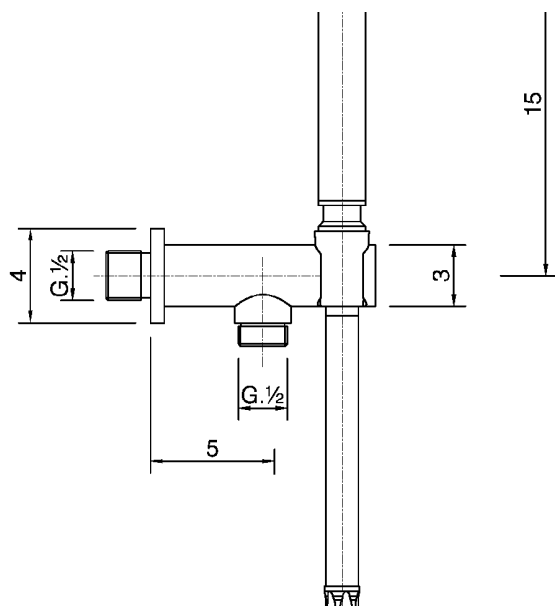

Bidet handshower set HYGENIC SHOWERS_EG007910

MODEL **EG007910**

Bidet handshower set, wall mounted bracket with safety valve, Bidet handshower, PVC 120 cm. Flexible hose

AVAILABLE FINISHINGS

-  **21** 21 Chrome
-  **24** 24 Gold

CHARACTERISTICS

Bidet handshower

2024-09-19