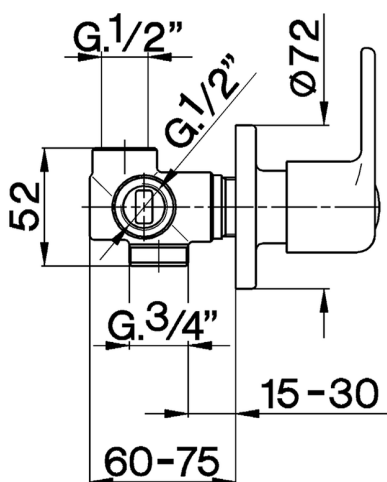

Concealed 2-outlet diverter EVA_EV000200

MODEL **EV000200**

Concealed 2-outlet diverter, 1/2" M and 3/4" F outlets

AVAILABLE FINISHINGS

CHARACTERISTICS

Installation **Concealed**

2025-01-05