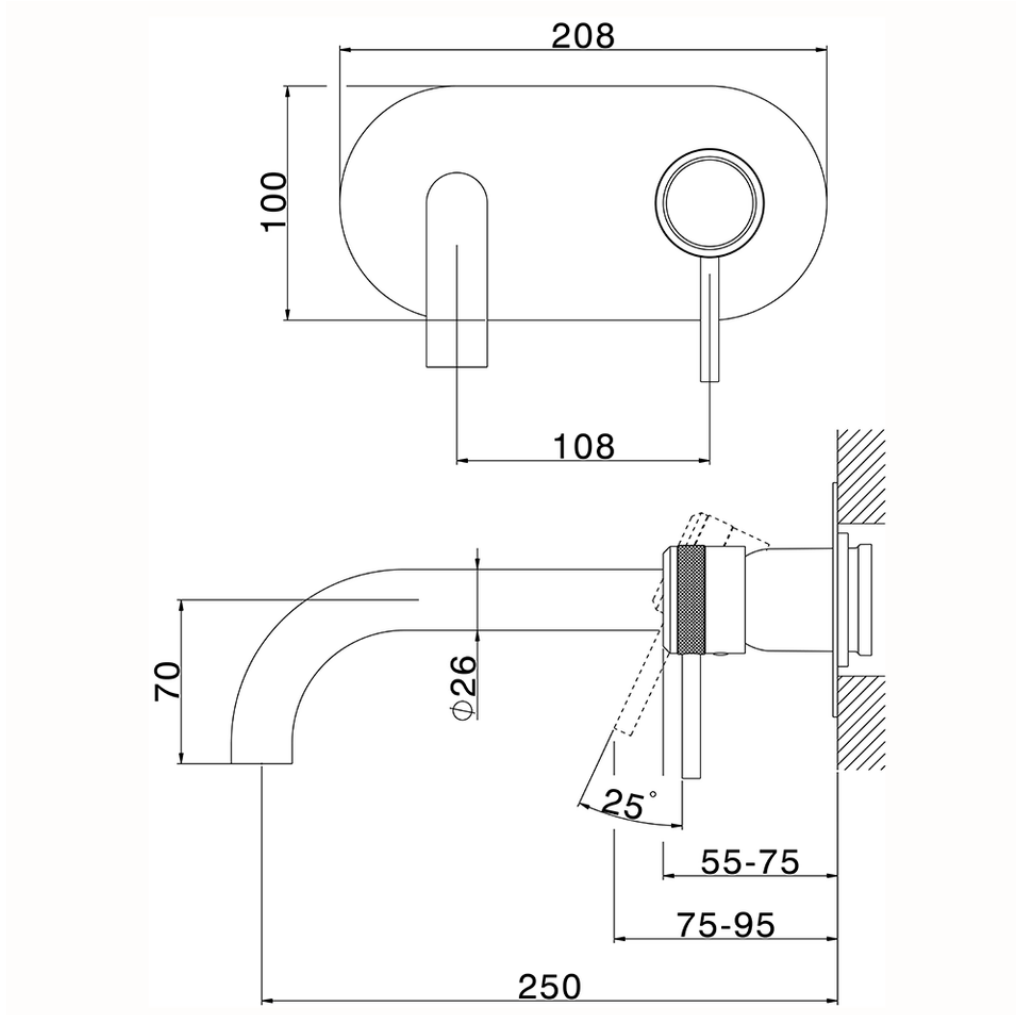

## Exposed part for single lever washbasin valve CHRONOS\_CR00551B

CR00551B

<https://en.huberitalia.com/exposed-part-for-single-lever-washbasin-valve-chronos-cr00551b>

Piastra/Plate/Plaque/Platte/Placa

2-3mm: XX 56-76

10mm: XX 48-68