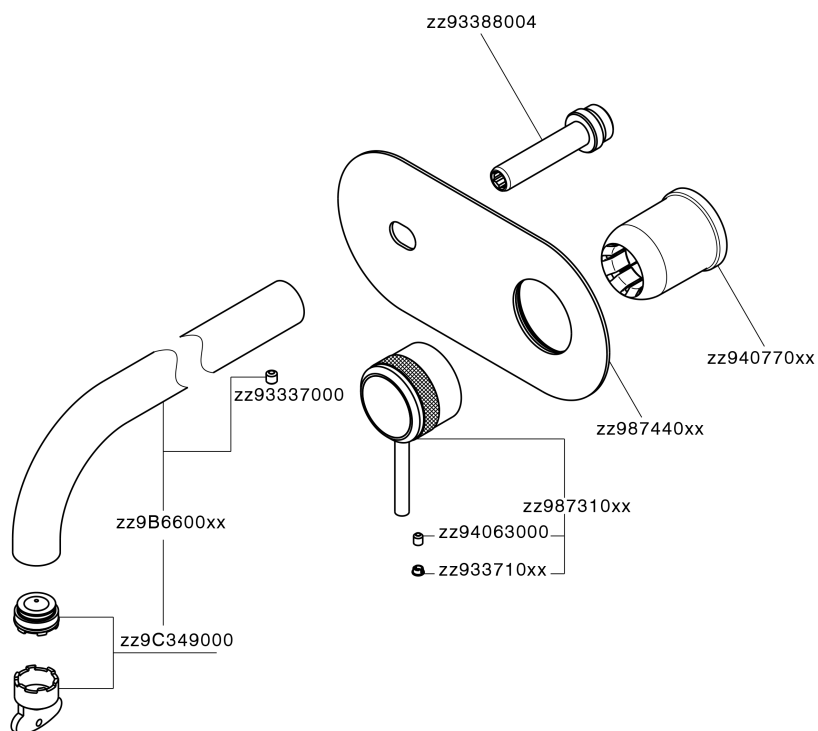

Exposed part for single lever washbasin valve CHRONOS_CR00551B

CR00551B

<https://en.huberitalia.com/exposed-part-for-single-lever-washbasin-valve-chronos-cr00551b>

Concealed single lever washbasin mixer Easy-Box CONCEALED_ZB002450

ZB002450

<https://en.huberitalia.com/concealed-single-lever-washbasin-mixer-easy-box-concealed-zb002450>

2024-12-22