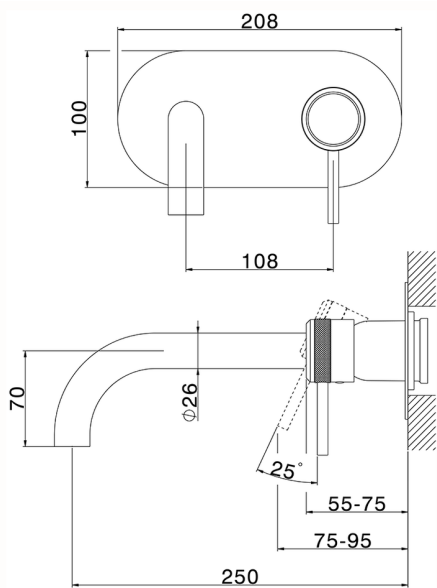

Exposed part for single lever washbasin valve CHRONOS_CR00551B

MODEL **CR00551B**

Exposed part for single lever washbasin valve, without concealed part, spout L.250 mm, for item Easy-Box ZB002450 and art. ZB025510

AVAILABLE FINISHINGS

-  **21** 21 Chrome
-  **2F** 2F Brushed Nickel
-  **2Q** 2Q Black Titanium

CHARACTERISTICS

Installation **Concealed**
 Required concealed parts **ZB002450**

Exposed part for single lever washbasin valve CHRONOS_CR00551B

CR00551B

<https://en.huberitalia.com/exposed-part-for-single-lever-washbasin-valve-chronos-cr00551b>

Concealed single lever washbasin mixer Easy-Box CONCEALED_ZB002450

MODEL **ZB002450**

Concealed single lever washbasin mixer
Easy-Box, with protection guard box, without trim kit

AVAILABLE FINISHINGS

CHARACTERISTICS

Concealed **1**
Cartridge Spare Parts **ZZ95409000**
35 mm Cartridge

Piastra/Plate/Plaque/Platte/Placa

2-3mm: XX 56-76

10mm: XX 48-68

EcoStop

EcoStop feature limits water flow to approximately 50% of maximum output with one point of resistance on setting. Push slightly past the middle stop only when full water output is required. This will save water up to 50%.