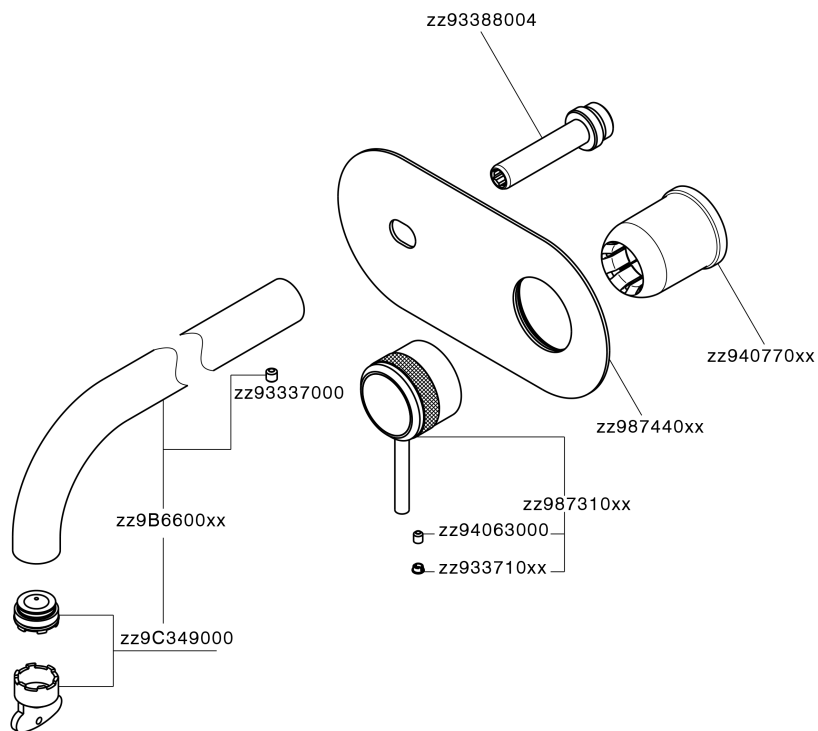

Exposed part for single lever washbasin valve CHRONOS_CR00551B

MODEL **CR00551B**

Exposed part for single lever washbasin valve, without concealed part, spout L.250 mm, for item Easy-Box ZB002450 and art. ZB025510

AVAILABLE FINISHINGS

-  **21** 21 Chrome
-  **2F** 2F Brushed Nickel
-  **2Q** 2Q Black Titanium

CHARACTERISTICS

Installation **Concealed**
 Required concealed parts **ZB002450**

Exposed part for single lever washbasin valve CHRONOS_CR00551B

CR00551B

<https://en.huberitalia.com/exposed-part-for-single-lever-washbasin-valve-chronos-cr00551b>

Concealed single lever washbasin mixer Easy-Box CONCEALED_ZB002450

MODEL **ZB002450**

Concealed single lever washbasin mixer
Easy-Box, with protection guard box, without trim kit

AVAILABLE FINISHINGS

CHARACTERISTICS

Concealed **1**
Cartridge Spare Parts **ZZ95409000**
35 mm Cartridge

Piastra/Plate/Plaque/Platte/Placa

2-3mm: XX 56-76

10mm: XX 48-68

EcoStop

EcoStop feature limits water flow to approximately 50% of maximum output with one point of resistance on setting. Push slightly past the middle stop only when full water output is required. This will save water up to 50%.